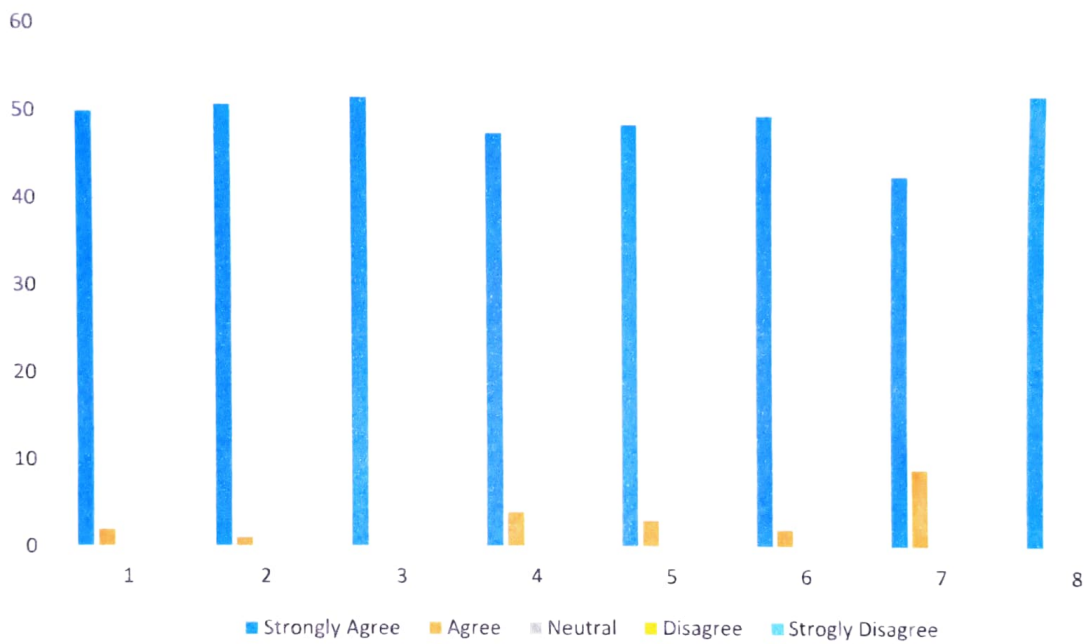

ST. ANNE'S DEGREE COLLEGE FOR WOMEN

Permanently Affiliated to Bengaluru City University
Recognized by UGC under Section 2(f), Accredited with 'A' Grade by NAAC
ISO 9001:2015 Certified Institution
#23, Cambridge Road, Halasuru, Bangalore- 560008

TEACHERS FEEDBACK ANALYSIS GRAPH 2022-2023

Nisha . Joseph
PRINCIPAL

St. Anne's Degree College
For Women

23, Cambridge Road, Halasuru,
Bangalore - 560 008.