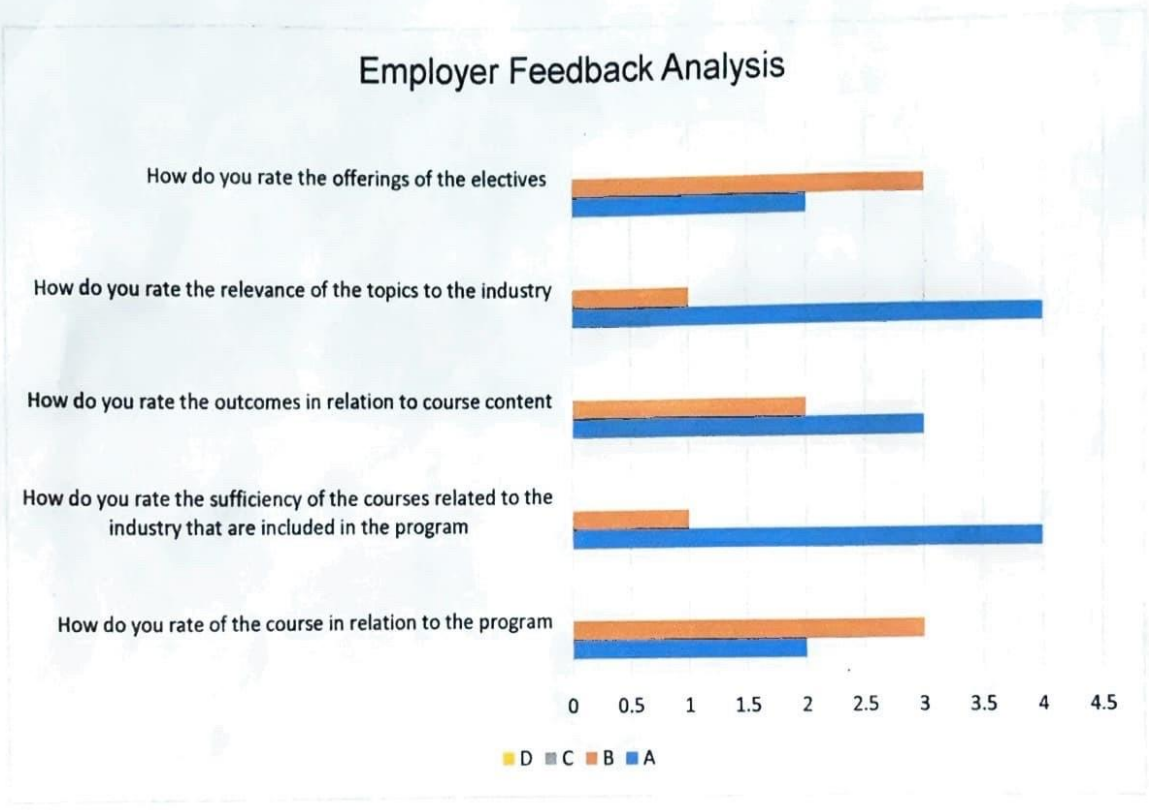

ST. ANNE'S DEGREE COLLEGE FOR WOMEN

Permanently Affiliated to Bengaluru City University
Recognized by UGC under Section 2(f), Accredited with 'A' Grade by NAAC
ISO 9001:2015 Certified Institution
#23, Cambridge Road, Halasuru, Bangalore- 560008

EMPLOYERS FEEDBACK ANALYSIS GRAPH.

Employer Feedback Analysis