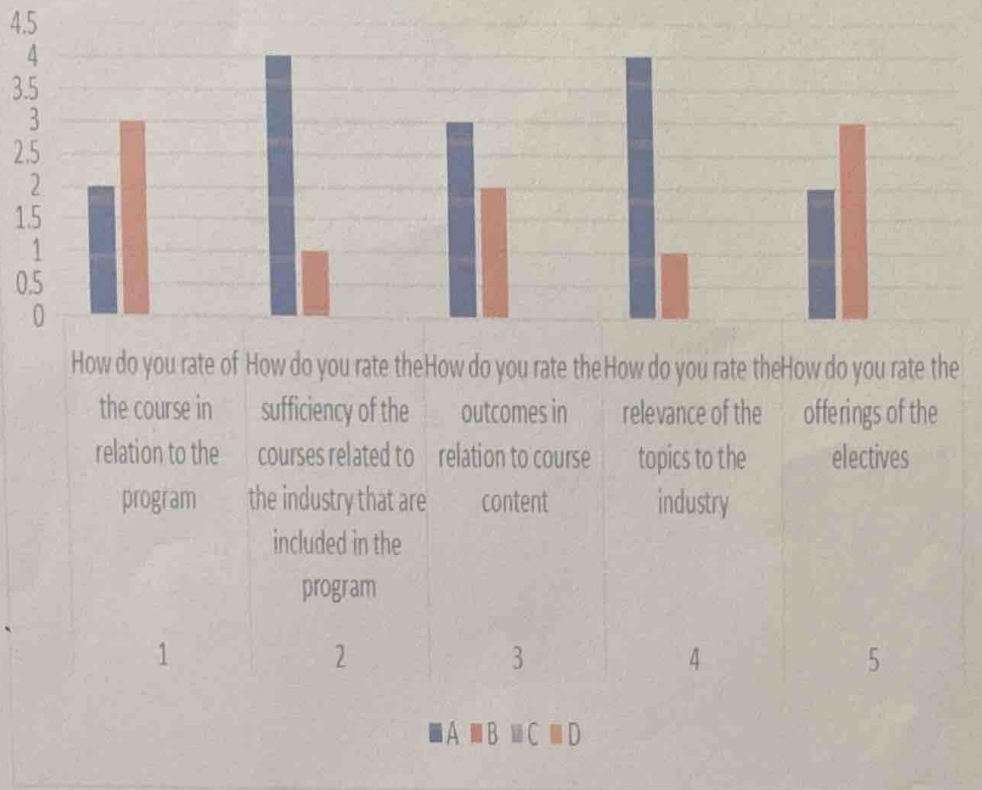

ST. ANNE'S DEGREE COLLEGE FOR WOMEN

Permanently Affiliated to Bengaluru City University
Recognized by UGC under Section 2(f), Accredited with 'A' Grade by NAAC
ISO 9001:2015 Certified Institution
#23, Cambridge Road, Halasuru, Bangalore- 560008

EMPLOYERS FEEDBACK ANALYSIS

Year: 2021-2022

Respondents: 5

S.NO	ATTRIBUTES	A	B	C	D
1	How do you rate of the course in relation to the program	2	3	0	0
2	How do you rate the sufficiency of the courses related to the industry that are included in the program	4	1	0	0
3	How do you rate the outcomes in relation to course content	3	2	0	0
4	How do you rate the relevance of the topics to the industry	4	1	0	0
5	How do you rate the offerings of the electives	2	3	0	0

Nisla Joseph

PRINCIPAL
St. Anne's Degree College
For Women
23, Cambridge Road, Halasuru,
Bangalore - 560 008.

Employers Feedback Analysis

Nisla Joseph

PRINCIPAL
St. Anne's Degree College
For Women
23, Cambridge Road, Halasuru,
Bangalore - 560 008.