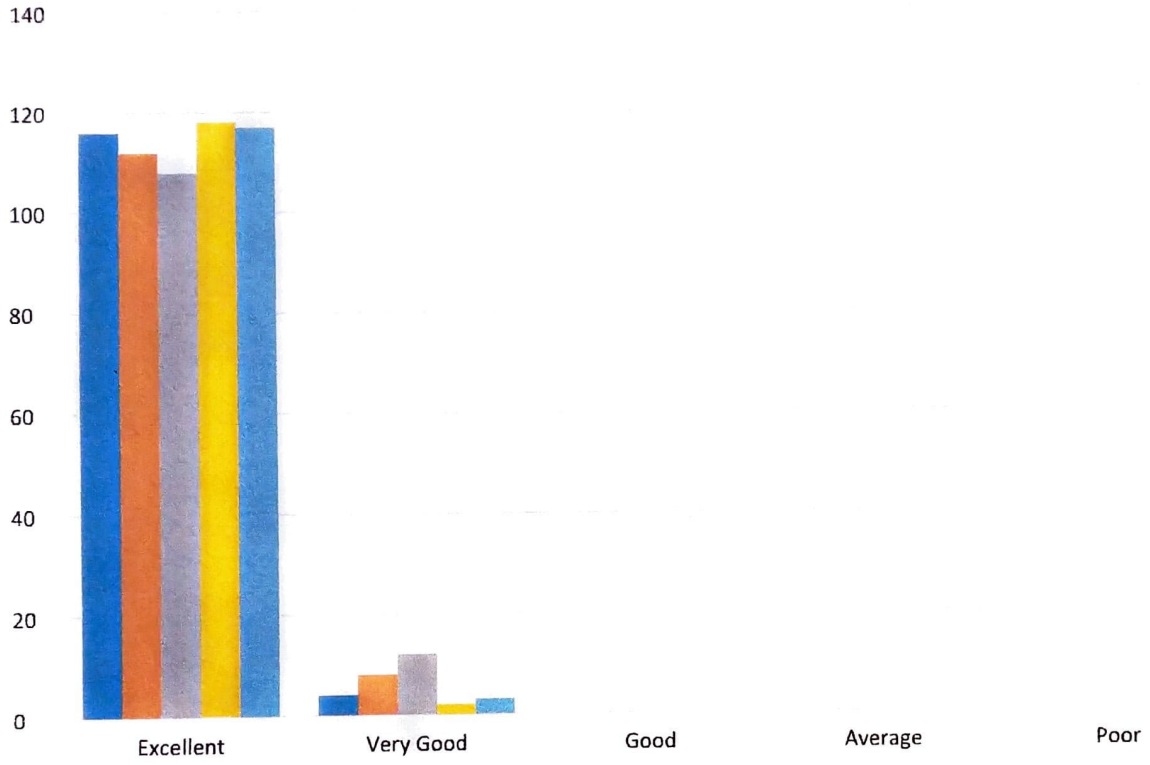

ST. ANNE'S DEGREE COLLEGE FOR WOMEN

Permanently Affiliated to Bengaluru City University
Recognized by UGC under Section 2(f), Accredited with 'A' Grade by NAAC
ISO 9001:2015 Certified Institution
#23, Cambridge Road, Halasuru, Bangalore- 560008

ALUMNI FEEDBACK ANALYSIS ON CURRICULUM

Year: 2021- 2022

Respondents: 120

Sl.No	Attributes	A	B	C	D	E
1.	How would you rate the curriculum prescribed for your degree during your term in the college?	116	4	0	0	0
2.	How do you rate the courses which are skills related suiting to the Industry included into the programs?	112	8	0	0	0
3.	How do you rate the availability of materials and references regarding curriculum?	108	12	0	0	0
4.	How would you rate the following academic initiatives taken by the college to improve your competence as student? (Innovative Teaching-Learning methodologies, Seminars, Workshops, Projects etc..)	118	2	0	0	0
5.	How do you rate the relevance of your degree to your present job?	117	3	0	0	0

Nisile Joseph
PRINCIPAL
St. Anne's Degree College
For Women
23, Cambridge Road, Halasuru
Bangalore - 560 008.

ALUMNI FEEDBACK ANALYSIS

Nisile Joseph
PRINCIPAL
St. Anne's Degree College
For Women
23, Cambridge Road, Halasuru,
Bangalore - 560 008.