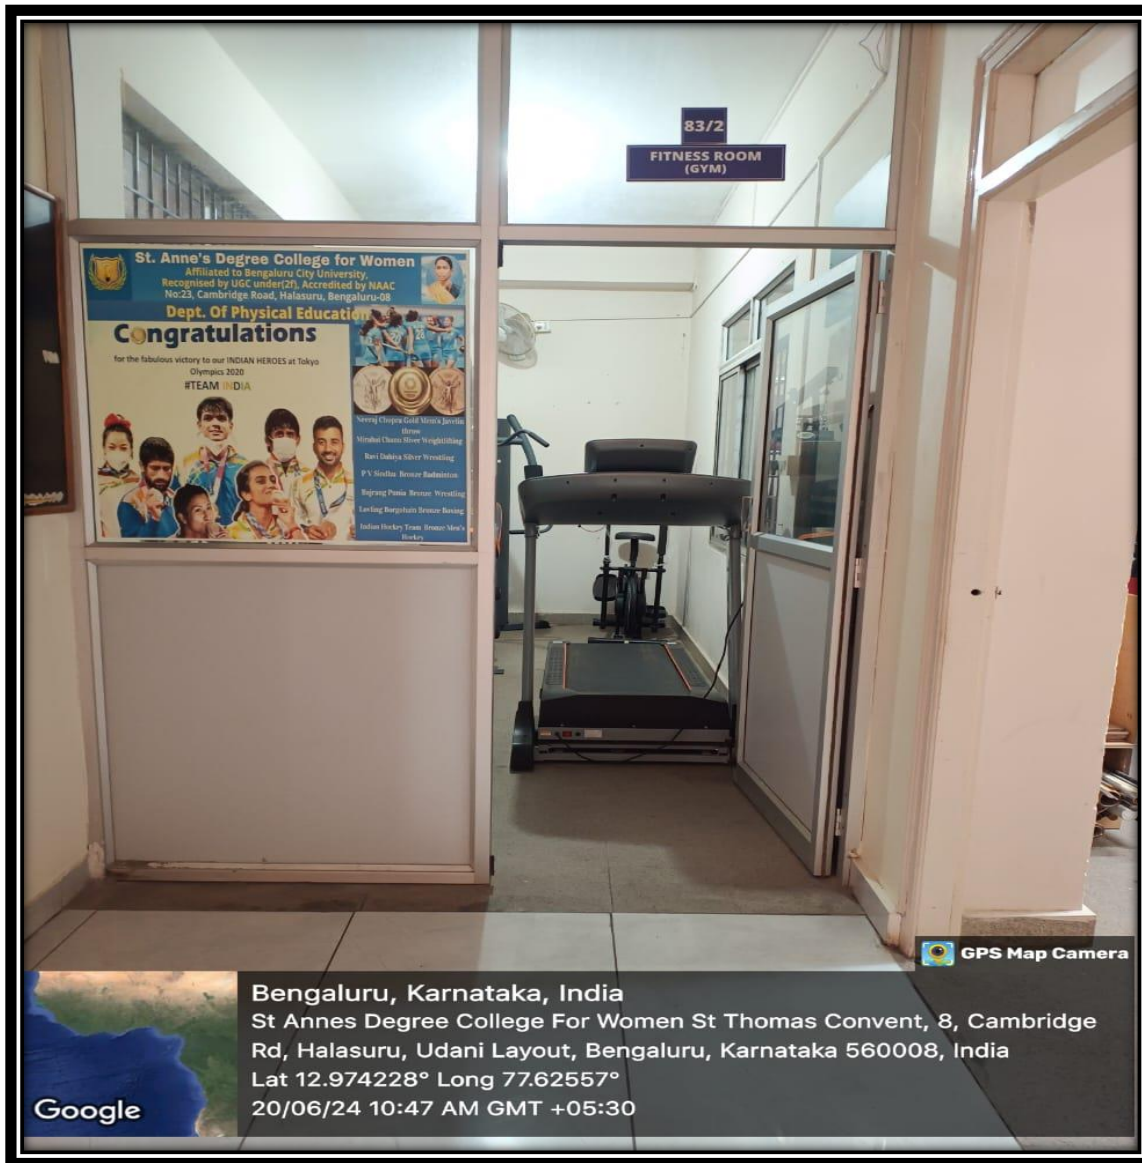

ST. ANNE'S DEGREE COLLEGE FOR WOMEN

Permanently Affiliated to Bengaluru City University
Recognized by UGC under Section 2(f), Accredited with 'A' Grade by NAAC
ISO 9001:2015 Certified Institution
#23, Cambridge Road, Halasuru, Bangalore- 560008

Nisha Joseph

PRINCIPAL

PRINCIPAL

**St. Anne's Degree College
For Women**

**# 23, Cambridge Road, Halasuru,
Bangalore - 560 008.**