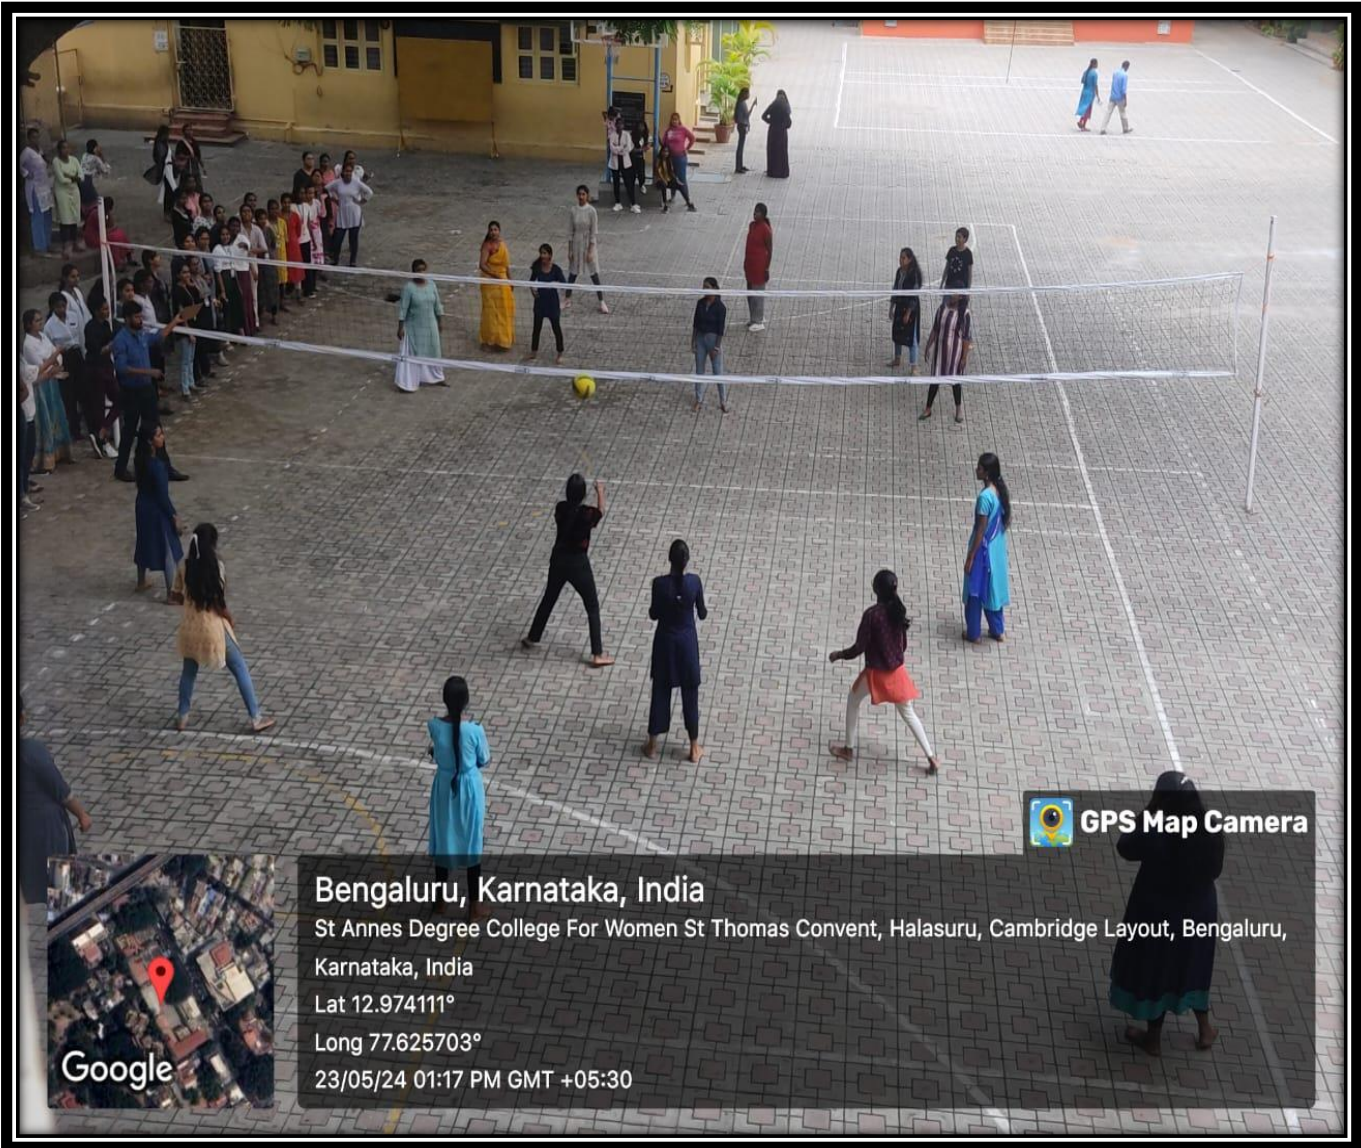

Outdoor games

ST. ANNE'S DEGREE COLLEGE FOR WOMEN

Permanently Affiliated to Bengaluru City University
Recognized by UGC under Section 2(f), Accredited with 'A' Grade by NAAC
ISO 9001:2015 Certified Institution
#23, Cambridge Road, Halasuru, Bangalore- 560008