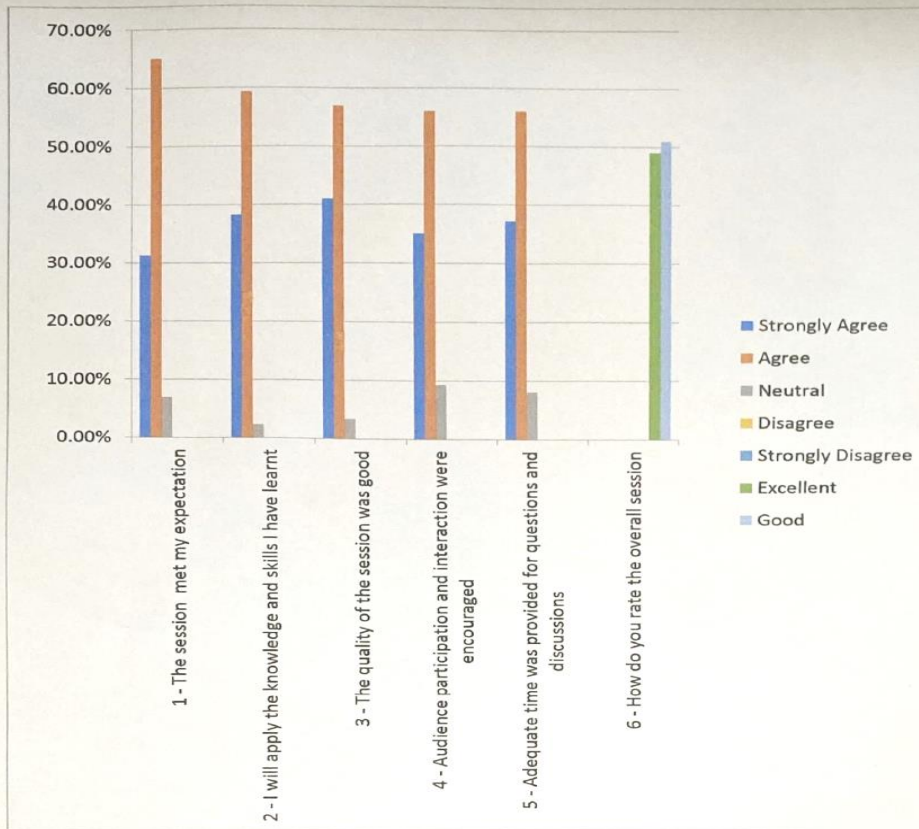

ST. ANNE'S DEGREE COLLEGE FOR WOMEN

Permanently Affiliated to Bengaluru City University
Recognized by UGC under Section 2(f), Accredited with 'A' Grade by NAAC
ISO 9001:2015 Certified Institution
#23, Cambridge Road, Halasuru, Bangalore- 560008

Suggestions:

The workshop was informative and helped the students improve their presentation skills. It helped the students to gain confidence and present their thoughts in front of the public domain. It made the students confident about their speech.

HOD

Department of English
St. Anne's Degree College for Women
23, Cambridge Road Halasuru,
Bangalore - 560 008.

PRINCIPAL
St. Anne's Degree College
For Women
23, Cambridge Road, Halasuru,
Bangalore - 560 008.