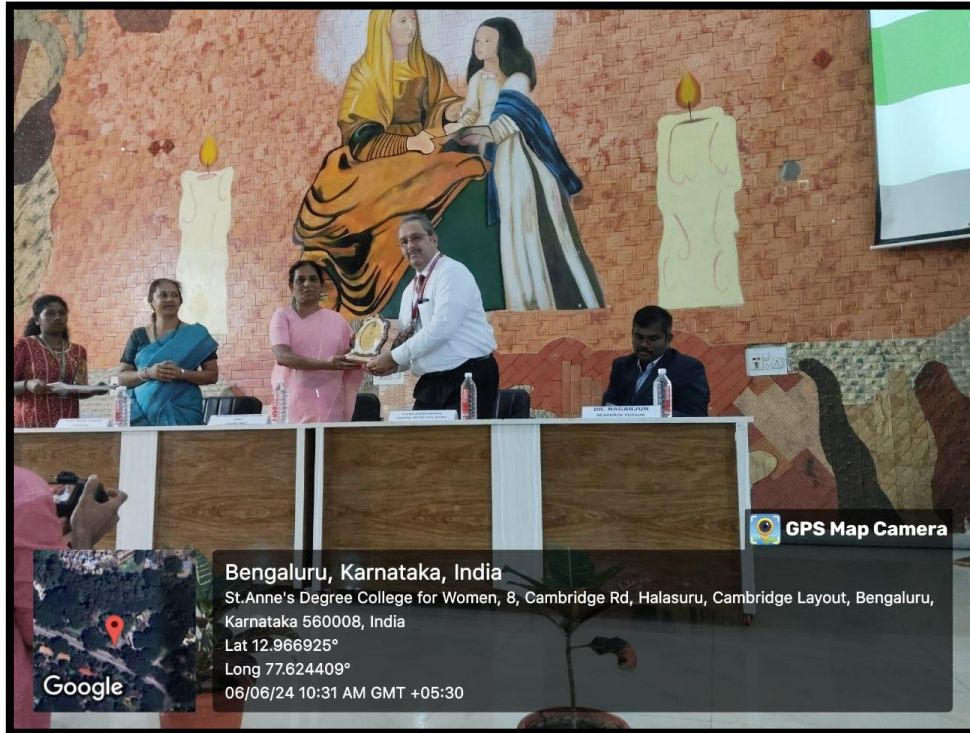

ST. ANNE'S DEGREE COLLEGE FOR WOMEN

Permanently Affiliated to Bengaluru City University
Recognized by UGC under Section 2(f), Accredited with 'A' Grade by NAAC
ISO 9001:2015 Certified Institution
#23, Cambridge Road, Halasuru, Bangalore- 560008

First Aid Awareness Program