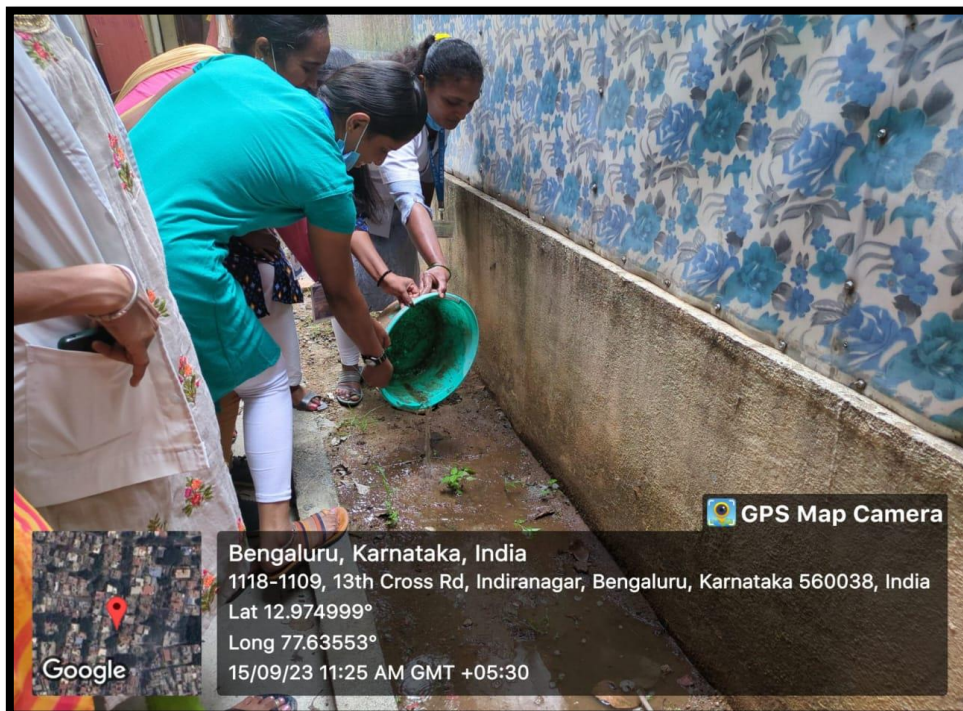

ST. ANNE'S DEGREE COLLEGE FOR WOMEN

Permanently Affiliated to Bengaluru City University
Recognized by UGC under Section 2(f), Accredited with 'A' Grade by NAAC
ISO 9001:2015 Certified Institution
#23, Cambridge Road, Halasuru, Bangalore- 560008

Dengue Awareness Campaign