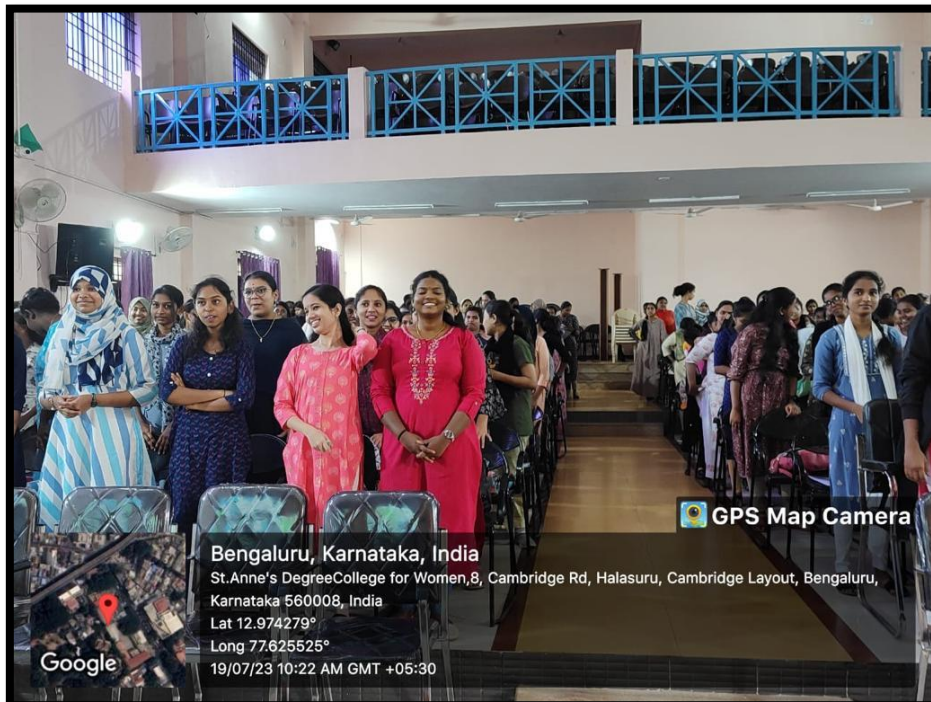

ST. ANNE'S DEGREE COLLEGE FOR WOMEN

Permanently Affiliated to Bengaluru City University
Recognized by UGC under Section 2(f), Accredited with 'A' Grade by NAAC
ISO 9001:2015 Certified Institution
#23, Cambridge Road, Halasuru, Bangalore- 560008

Seminar on Personality Development