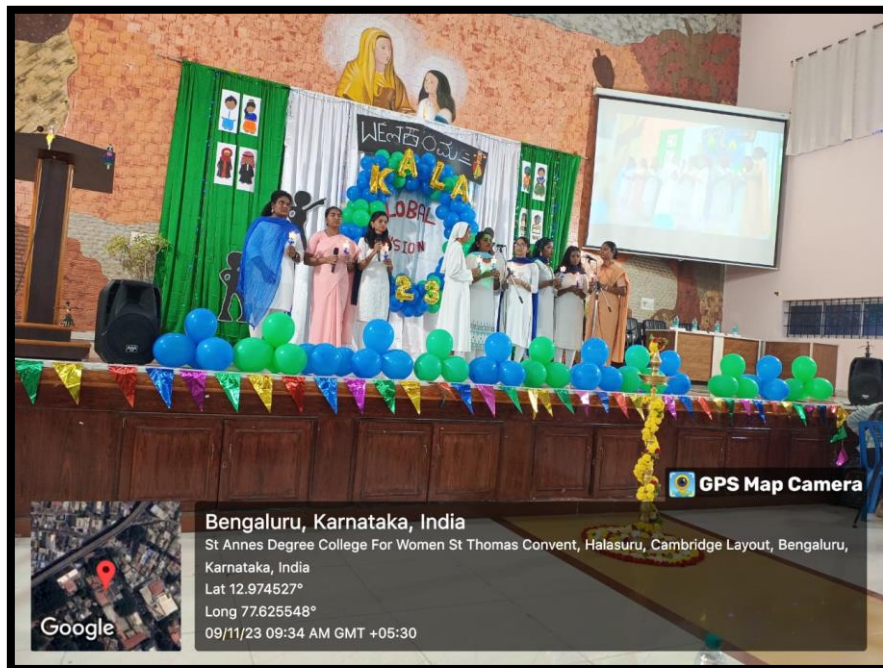

ST. ANNE'S DEGREE COLLEGE FOR WOMEN

Permanently Affiliated to Bengaluru City University
Recognized by UGC under Section 2(f), Accredited with 'A' Grade by NAAC
ISO 9001:2015 Certified Institution
#23, Cambridge Road, Halasuru, Bangalore- 560008

Kala Event