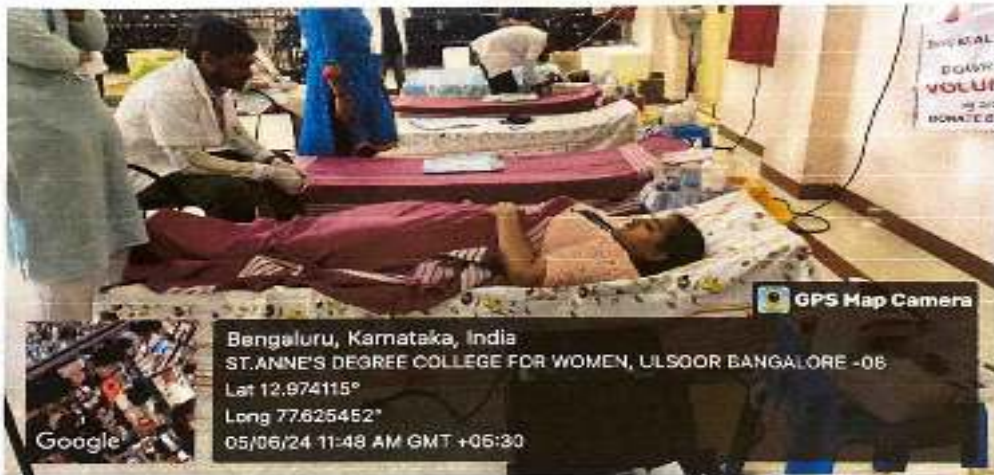

ST. ANNE'S DEGREE COLLEGE FOR WOMEN

Permanently Affiliated to Bengaluru City University
Recognized by UGC under Section 2(f), Accredited with 'A' Grade by NAAC
ISO 9001:2015 Certified Institution
#23, Cambridge Road, Halasuru, Bangalore- 560008