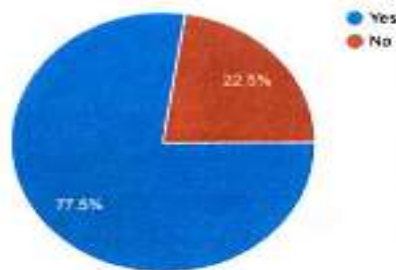

ST. ANNE'S DEGREE COLLEGE FOR WOMEN

Permanently Affiliated to Bengaluru City University
Recognized by UGC under Section 2(f), Accredited with 'A' Grade by NAAC
ISO 9001:2015 Certified Institution
#23, Cambridge Road, Halasuru, Bangalore- 560008

Feedback for Road safety Awareness program

1. Were you aware of all the road safety measures before?

40 responses

2. Will the safety measures thought in this session be useful in your daily life?

40 responses