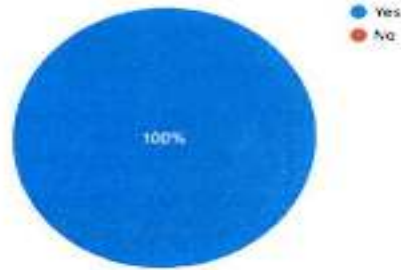

3. Was the session informative?

40 responses