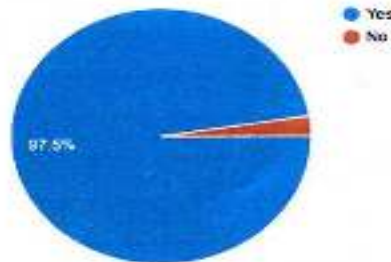

Programme Officer
WSS-St. Anne's College Unit
St. Anne's Degree College for Women
Halasuru, Bangalore-560 008

PRINCIPAL
St. Anne's Degree College
For Women
23, Cambridge Road, Halasuru,
Bangalore - 560 008.