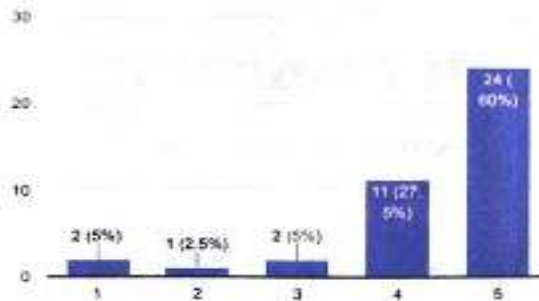

ST. ANNE'S DEGREE COLLEGE FOR WOMEN

Permanently Affiliated to Bengaluru City University
Recognized by UGC under Section 2(f), Accredited with 'A' Grade by NAAC
ISO 9001:2015 Certified Institution
#23, Cambridge Road, Halasuru, Bangalore- 560008

4. Your rating for this session

40 responses

Program Officer
#23-St. Anne's College Hall
St. Anne's Degree College for Women
Halasuru, Bangalore-560 008

PRINCIPAL
St. Anne's Degree College
For Women
23, Cambridge Road, Halasuru,
Bangalore - 560 008.