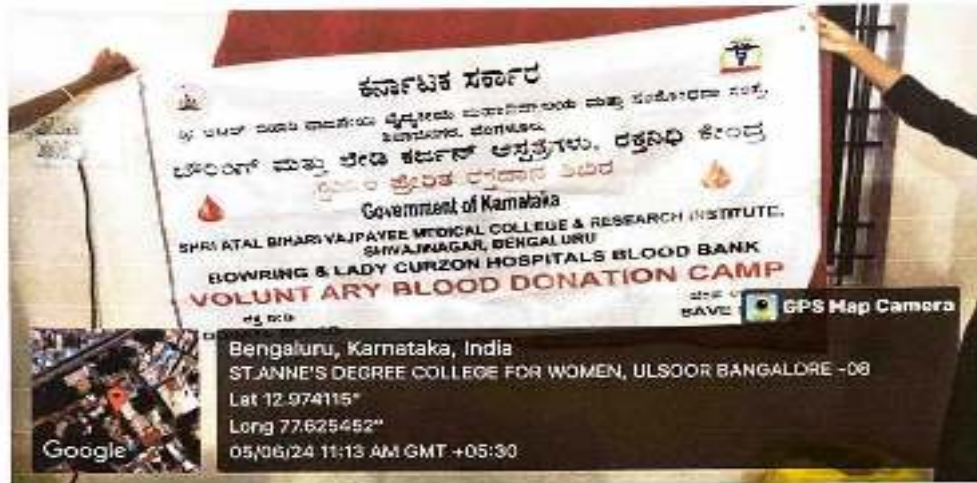

ST. ANNE'S DEGREE COLLEGE FOR WOMEN

Permanently Affiliated to Bengaluru City University
Recognized by UGC under Section 2(f), Accredited with 'A' Grade by NAAC
ISO 9001:2015 Certified Institution
#23, Cambridge Road, Halasuru, Bangalore- 560008