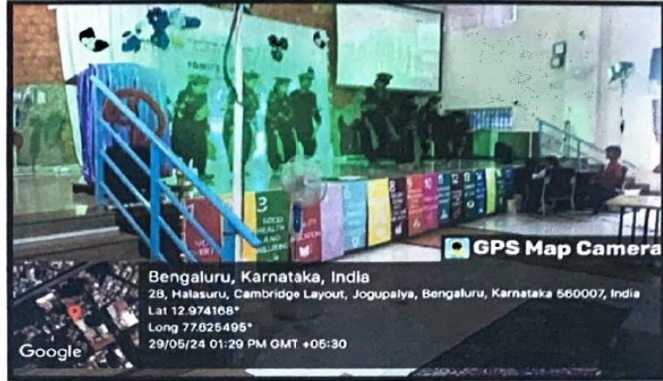

ST. ANNE'S DEGREE COLLEGE FOR WOMEN

Permanently Affiliated to Bengaluru City University
Recognized by UGC under Section 2(f), Accredited with 'A' Grade by NAAC
ISO 9001:2015 Certified Institution
#23, Cambridge Road, Halasuru, Bangalore- 560008

Bengaluru, Karnataka, India
28, Halasuru, Cambridge Layout, Jogupalya, Bengaluru, Karnataka 560007, India
Lat 12.974168°
Long 77.825495°
29/05/24 01:20 PM GMT +05:30