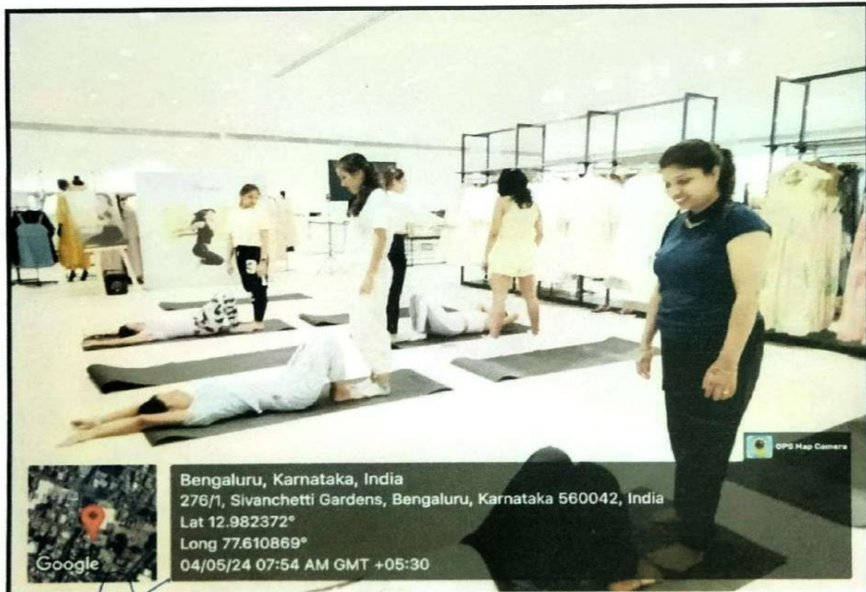

Bengaluru, Karnataka, India
276/1, Sivanchetti Gardens, Bengaluru, Karnataka 560042, India
Lat 12.982372°
Long 77.610869°
04/05/24 07:54 AM GMT +05:30

Coordinator

*Anti Sexual Harassment Cell / Women's Cell
St. Anne's Degree College for Women
Halasuru, Bengaluru - 560 008*

Nisha Joseph
PRINCIPAL
**St. Anne's Degree College -
For Women**
23, Cambridge Road, Halasuru
Bangalore - 560 008.