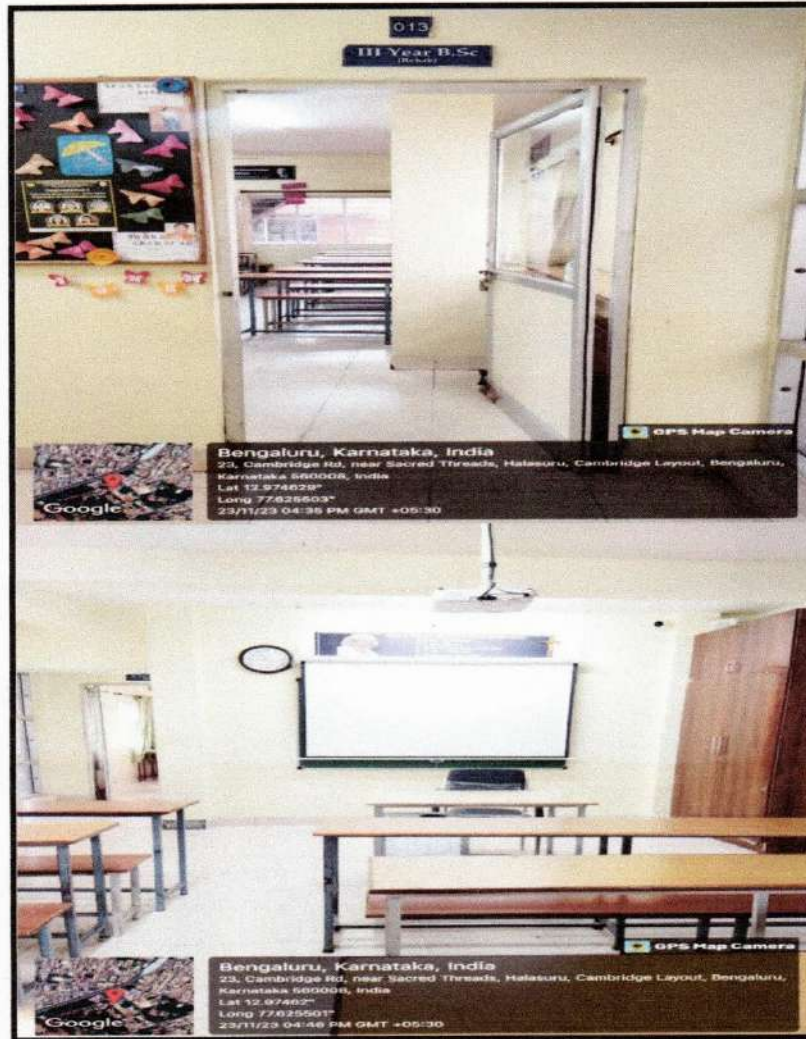

ST. ANNE'S DEGREE COLLEGE FOR WOMEN

Permanently Affiliated to Bengaluru City University
Recognized by UGC under Section 2(f), Accredited with 'A' Grade by NAAC
ISO 9001:2015 Certified Institution
#23, Cambridge Road, Halasuru, Bangalore- 560008

Room No. 13/III Year BSc (Rehab) (Wi-Fi / LCD)

Nisla Joseph
PRINCIPAL
St. Anne's Degree College
For Women
23, Cambridge Road, Halasuru,
Bangalore - 560 008.