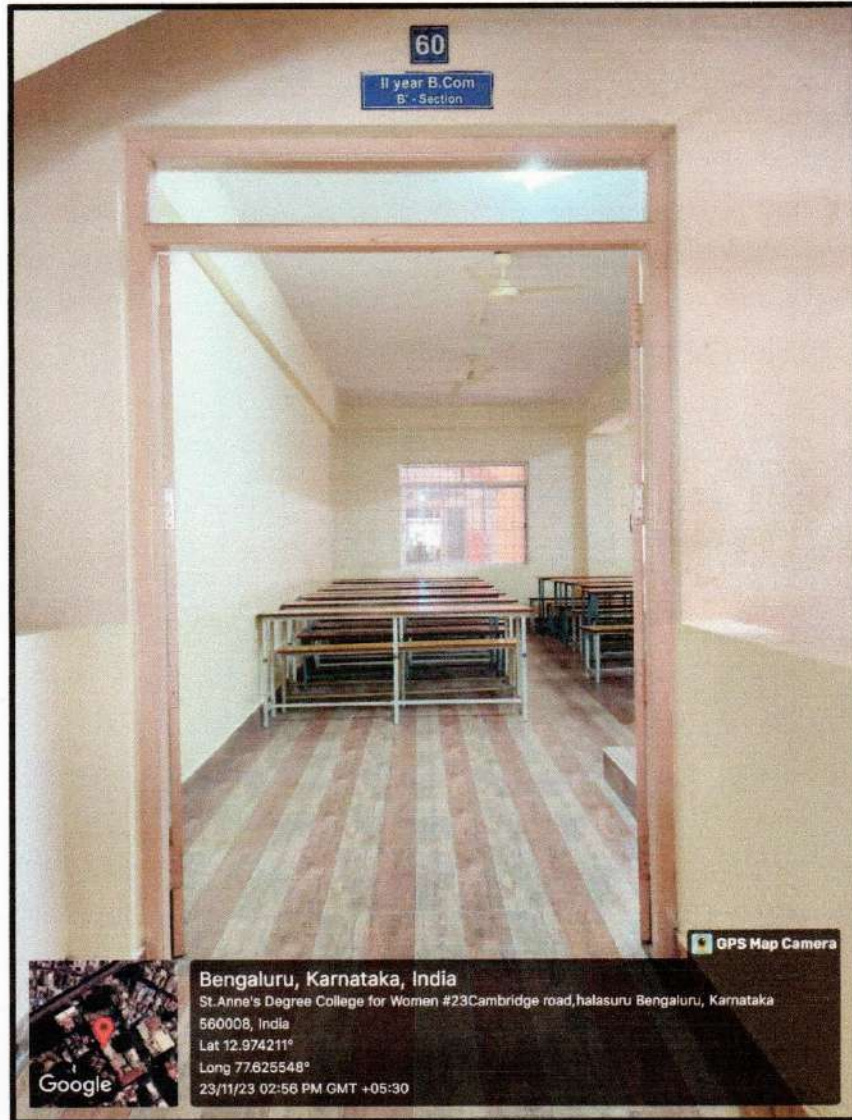

Room No. 60/II Year B.Com B Section (Wi-Fi)

Bengaluru, Karnataka, India

St. Anne's Degree College for Women #23Cambridge road,halasuru Bengaluru, Karnataka

560008, India

Lat 12.974211°

Long 77.625548°

23/11/23 02:56 PM GMT +05:30