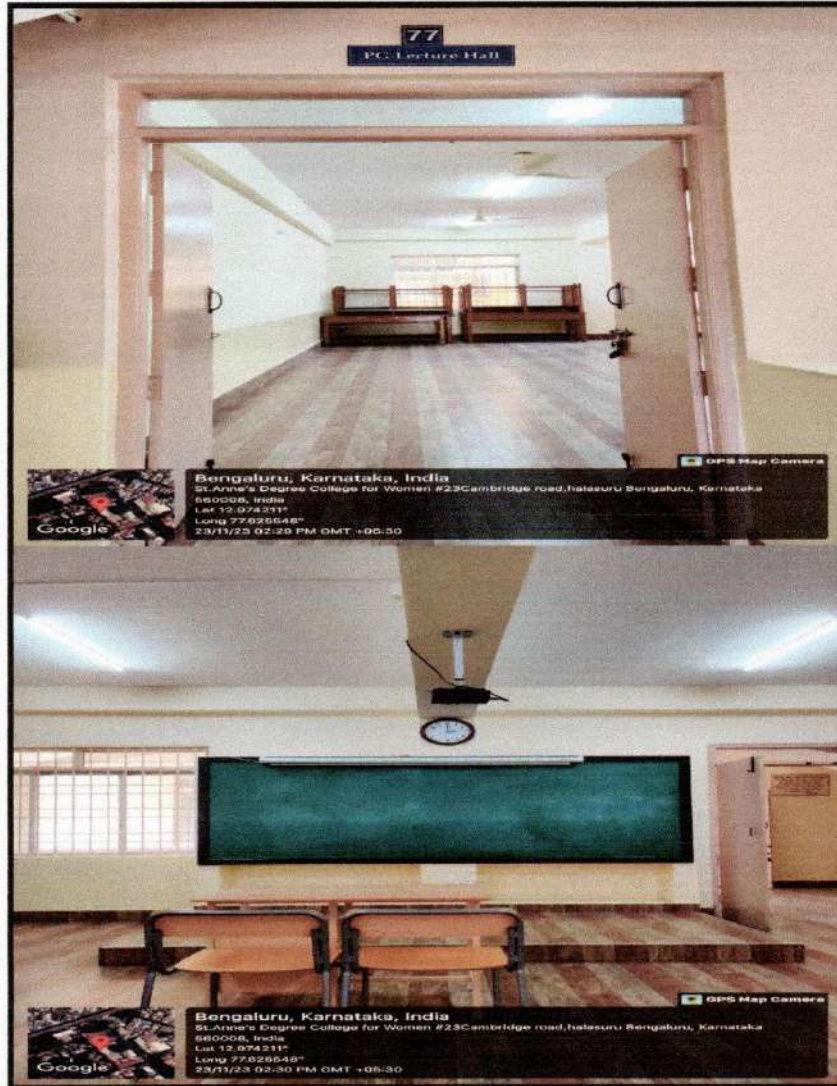

ST. ANNE'S DEGREE COLLEGE FOR WOMEN

Permanently Affiliated to Bengaluru City University
Recognized by UGC under Section 2(f), Accredited with 'A' Grade by NAAC
ISO 9001:2015 Certified Institution
#23, Cambridge Road, Halasuru, Bangalore- 560008

Room No. 77/PG Lecturer Hall (Wi-Fi/LCD)

Nisla Joseph

PRINCIPAL
St. Anne's Degree College
For Women
23, Cambridge Road, Halasuru,
Bangalore - 560 008.