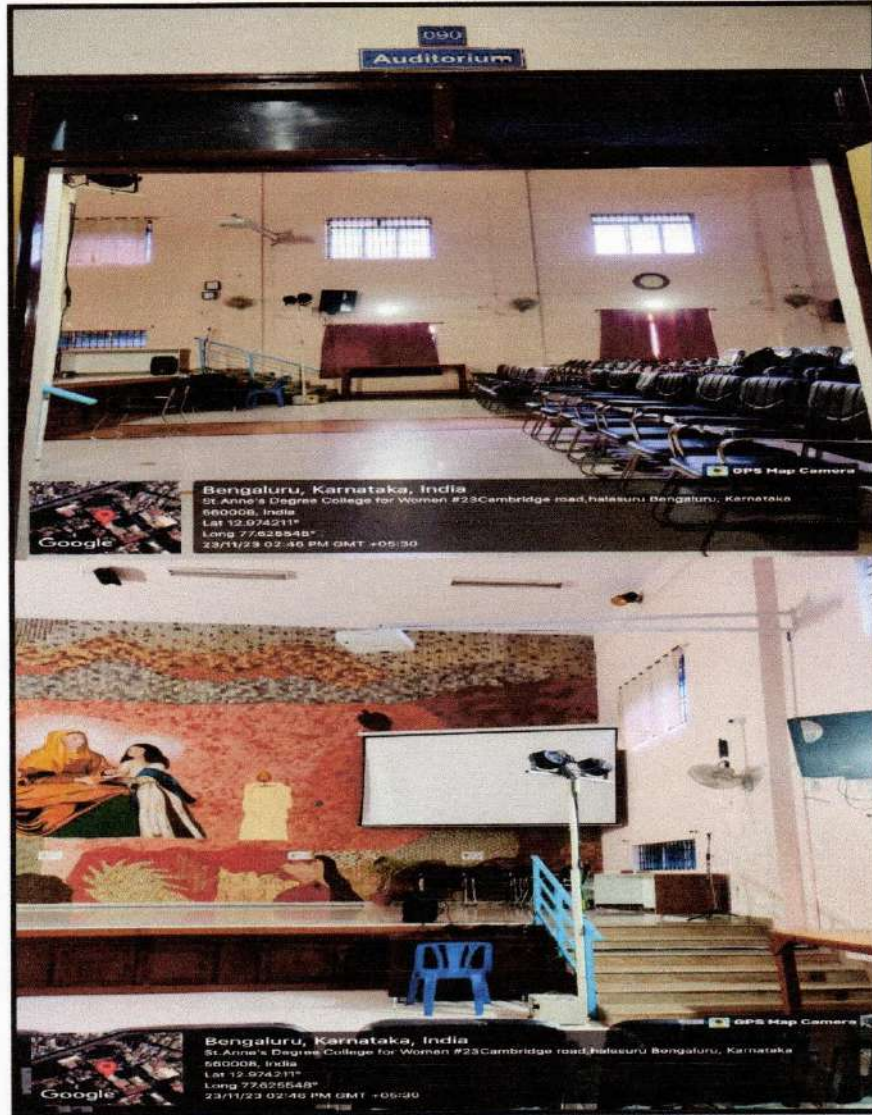

ST. ANNE'S DEGREE COLLEGE FOR WOMEN

Permanently Affiliated to Bengaluru City University
Recognized by UGC under Section 2(f), Accredited with 'A' Grade by NAAC
ISO 9001:2015 Certified Institution
#23, Cambridge Road, Halasuru, Bangalore- 560008

Room No. 90/AUDITORIUM (Wi-Fi/LCD)

Nile Joseph

PRINCIPAL
St. Anne's Degree College
For Women
23, Cambridge Road, Halasuru,
Bangalore - 560 008.