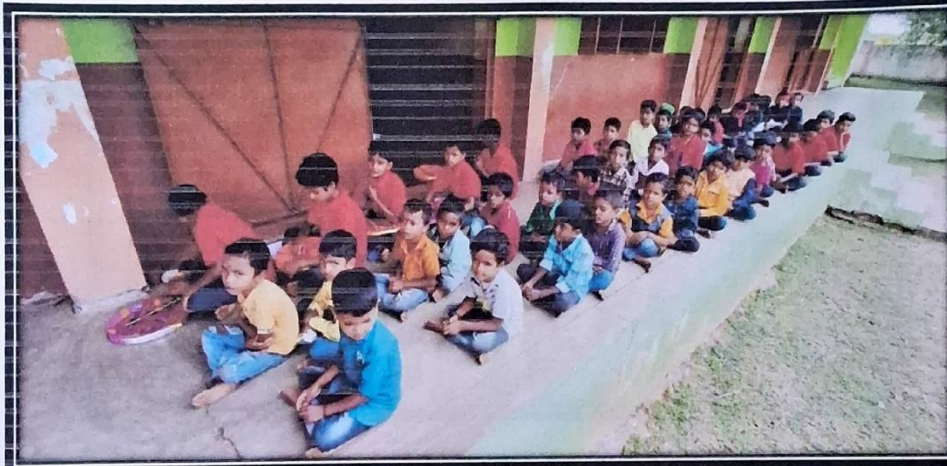

St. Anne's Degree College for Women, #23, Cambridge Rd, Halasuru, Bengaluru 08
Mother Gnanamma Education Cell
'Proud of Giving' 05th Sept. 2023 – Photographs

Indira
Coordinator
Mother Gnanamma Education Cell
St. Anne's Degree College for Women,
Halasuru, Bengaluru-560008

Nile-Joseph
PRINCIPAL
St. Anne's Degree College for Women
#23 Cambridge Road Halasuru
Bengaluru 560 008