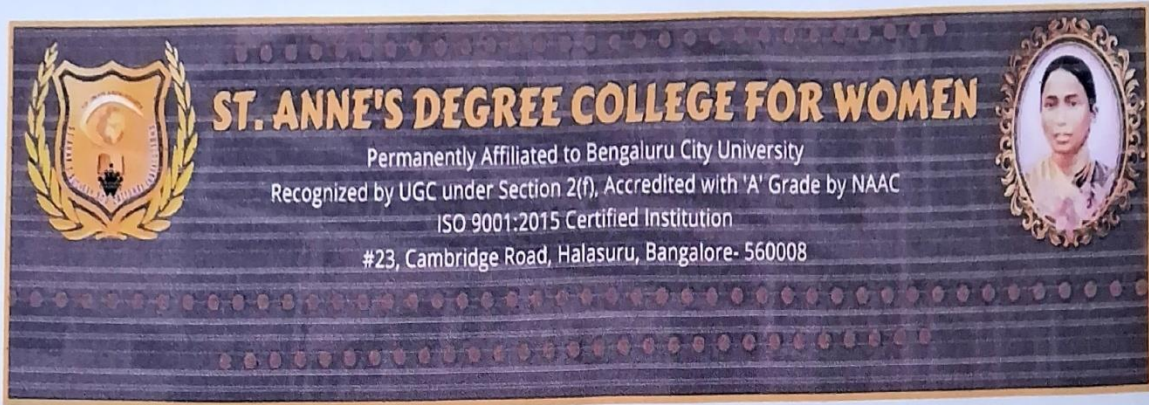

ST. ANNE'S DEGREE COLLEGE FOR WOMEN

Permanently Affiliated to Bengaluru City University
Recognized by UGC under Section 2(f), Accredited with 'A' Grade by NAAC
ISO 9001:2015 Certified Institution
#23, Cambridge Road, Halasuru, Bangalore- 560008

INDEX

Mother Gnanamma Fund report

Fund raising Details

Pictures of Distribution

Fund raising Pictures

St. Anne's Degree College for Women

Affiliated to Bengaluru City University,
Recognized by UGC under Section (2f)
Accredited by NAAC, ISO 9001: 2015 Certified Institution
HALASURU, BENGALURU – 560008

COLLEGE BEST PRACTICE

2020 - 2024

MOTHER GNANAMMA EDUCATION CELL

'Better education for Better Society'

'उत्तम शिक्षण, उत्तम समाज के लिए'

Dr. H.R. PUTTANNA
Coordinator-MGEC

Prof. NISHA JOSEPH
PRINCIPAL
St. Anne's Degree College
For Women
23, Cambridge Road, Halasuru,
Bangalore - 560 008.

Rev. Sr. Dr. MARGARET FATIMA MARY
SECRETARY
St. Anne's Degree College for Women
#23, Cambridge Road, Halasuru,
Bengaluru - 560 008.

Mother Gnanamma Education Cell

'Proud of Giving'

05th Sept. 2023

INDEX

Sl. No.	Programme	Date	No. of Benefited Children
01.	MOTHER GNANAMMA EDUCATION CELL Organized donating ONE RUPEE drive 'PROUD of GIVING'	1 st Aug 2023 To 31 st Aug 2023	97
02.	CIRCULAR		
03.	REPORT		
04.	GALLERY a) Thanks to Management & Principal b) Benefited School Children c) Staff Contribution d) Students Contribution e) Material purchased		