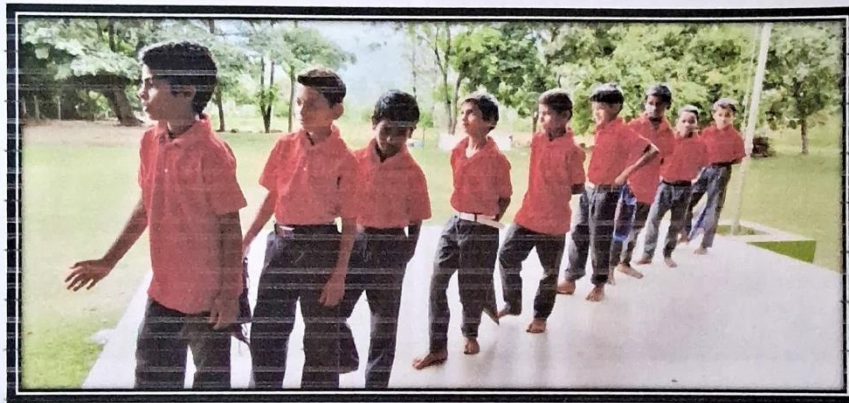

St. Anne's Degree College for Women, #23, Cambridge Rd, Halasuru, Bengaluru 08
Mother Gnanamma Education Cell
'Proud of Giving' 05th Sept. 2023 - Photographs

P. D. Agneel
Coordinator

Mother Gnanamma Education Cell
St. Anne's Degree College for Women,
Halasuru, Bengaluru-560003

Nisile. Joseph

PRINCIPAL
St. Anne's Degree College for Women
#23 Cambridge Road Halasuru
Bengaluru 560 008