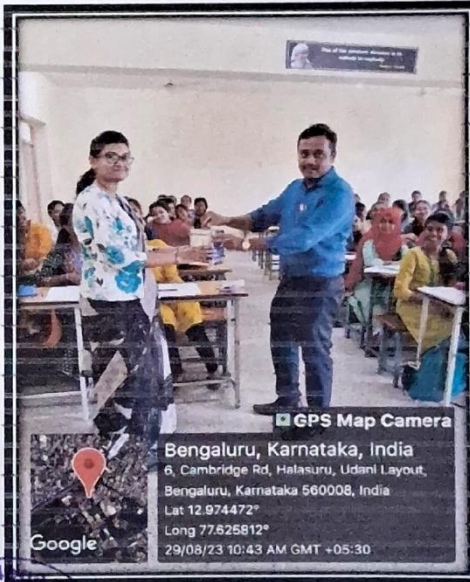

GPS Map Camera

Bengaluru, Karnataka, India

6, Cambridge Rd, Halasuru, Udani Layout,
Bengaluru, Karnataka 560008, India

Lat 12.974472°

Long 77.625612°

29/08/23 10:43 AM GMT +05:30

[Handwritten Signature]
Coordinator

Mother Gnanamma Education Cell
St. Anne's Degree College for Women,
Halasuru, Bengaluru-560008

[Handwritten Signature]
PRINCIPAL

St. Anne's Degree College for Womer
#23 Cambridge Road Halasuru
Bengaluru 560 008