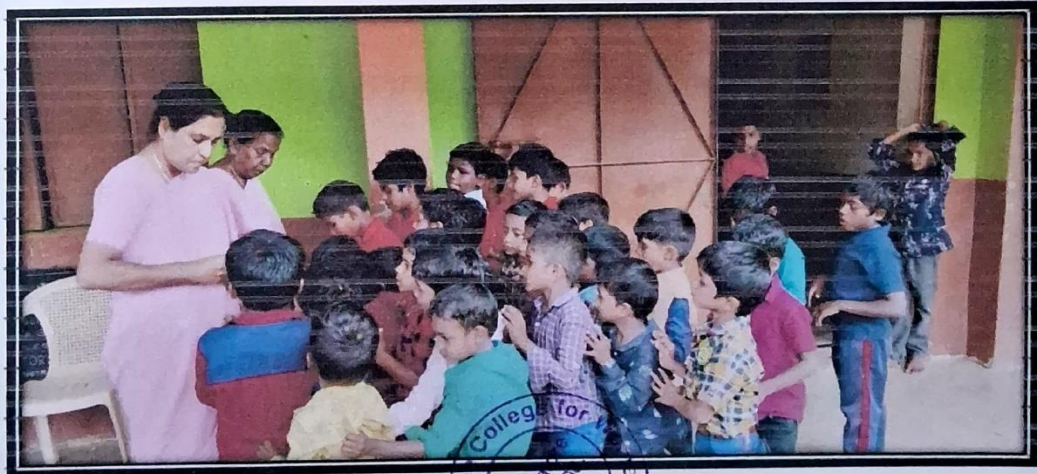

St. Anne's Degree College for Women, #23, Cambridge Rd, Halasuru, Bengaluru 08
Mother Gnanamma Education Cell
'Proud of Giving' 05th Sept. 2023 - Photographs

P. Anand
Coordinator

Mother Gnanamma Education Cell
St. Anne's Degree College for Women,
Halasuru, Bengaluru-560008

Nisli. Joseph
PRINCIPAL

St. Anne's Degree College for Women
#23 Cambridge Road Halasuru
Bengaluru 560 008