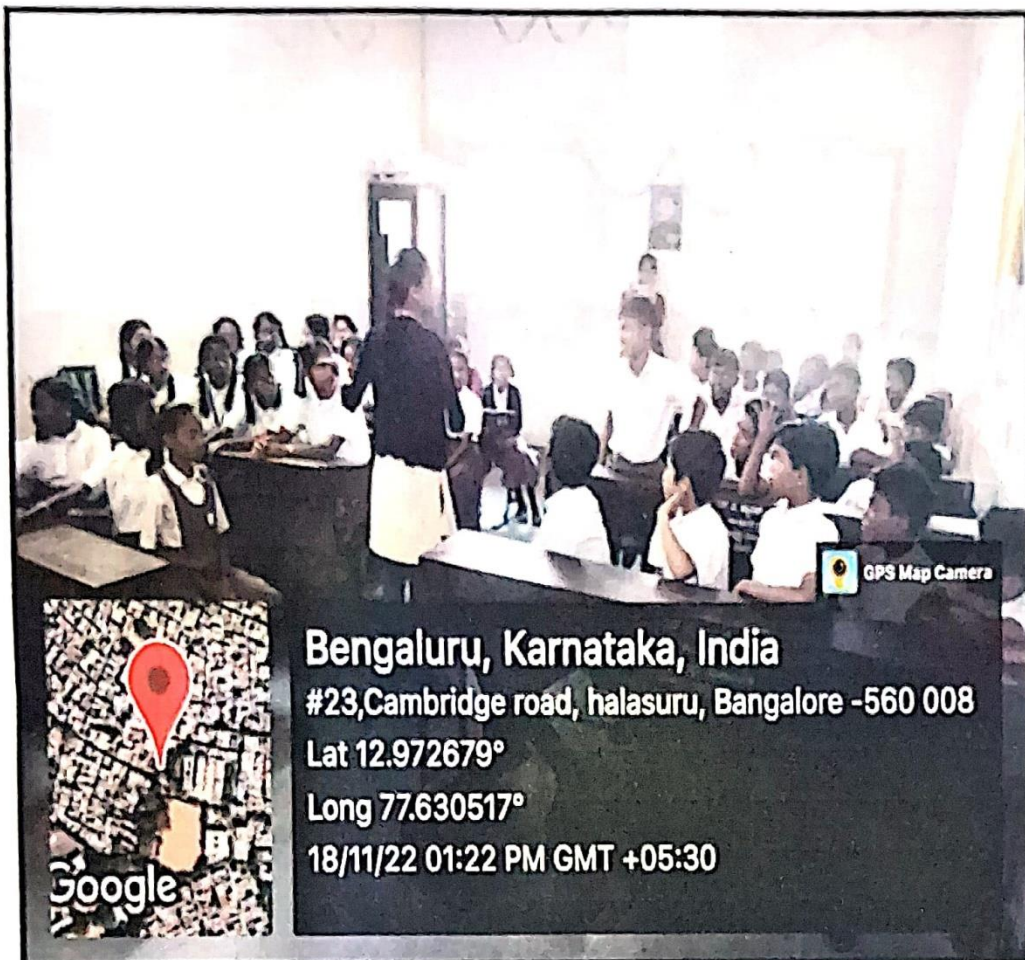

MM
HOD

Head of the Department
Department of Computer Application
St. Anne's Degree College for Women,
Halasuru, Bengaluru-560008

Nisla Joseph
PRINCIPAL

PRINCIPAL
St. Anne's Degree College
For Women
23, Cambridge Road, Halasuru
Bangalore - 560 008