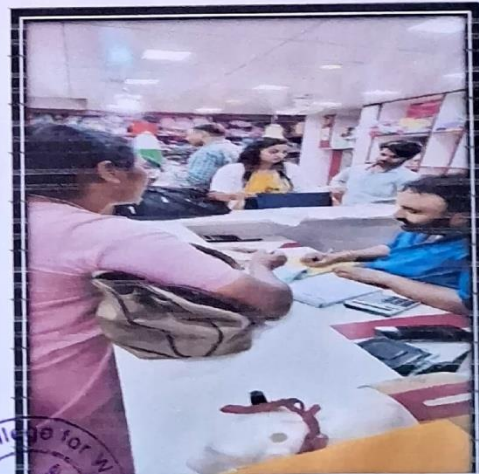

St. Anne's Degree College for Women, #23, Cambridge Rd, Halasuru, Bengaluru 08

Mother Gnanamma Education Cell

'Proud of Giving' 05th Sept. 2023 - Photographs

Material Purchased by Sisters

Coordinator
Mother Gnanamma Education Cell
St. Anne's Degree College for Women,
Halasuru, Bengaluru-560008

PRINCIPAL
St. Anne's Degree College for Women
#23 Cambridge Road Halasuru
Bengaluru 560 008