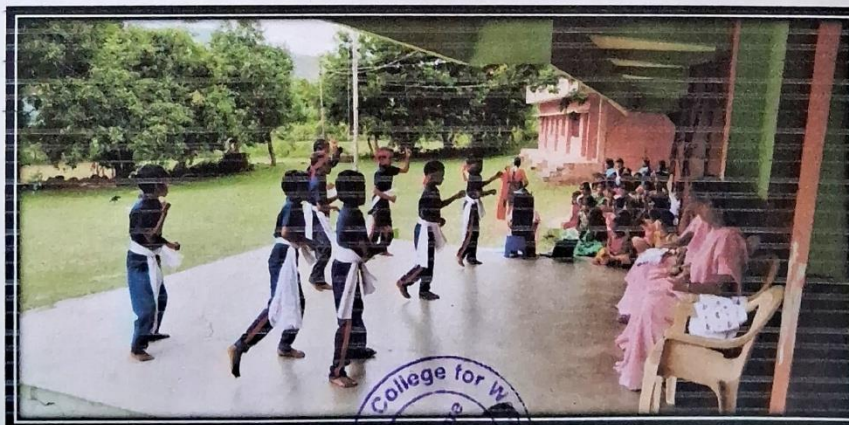

St. Anne's Degree College for Women, #23, Cambridge Rd, Halasuru, Bengaluru 08
Mother Gnanamma Education Cell
'Proud of Giving' 05th Sept. 2023 - Photographs

P. D. Agneel
Coordinator

Mother Gnanamma Education Cell
St. Anne's Degree College for Women,
Halasuru, Bengaluru-560003

Nisile. Joseph

PRINCIPAL
St. Anne's Degree College for Women
#23 Cambridge Road Halasuru
Bengaluru 560 008