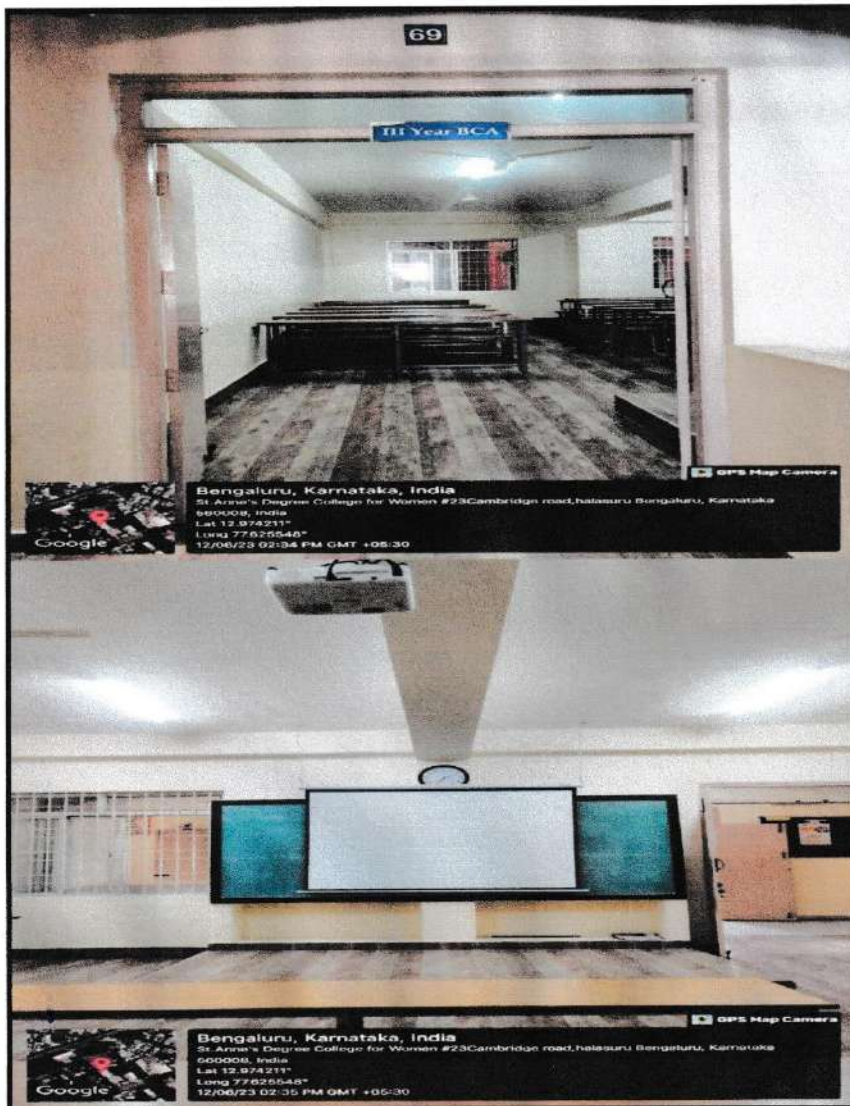

ST. ANNE'S DEGREE COLLEGE FOR WOMEN

Permanently Affiliated to Bengaluru City University
Recognized by UGC under Section 2(f), Accredited with 'A' Grade by NAAC
ISO 9001:2015 Certified Institution
#23, Cambridge Road, Halasuru, Bangalore- 560008

Room No. 69/III Year BCA (Wi-Fi/LCD)

Nile. Joseph
PRINCIPAL
St. Anne's Degree College
For Women
23, Cambridge Road, Halasuru,
Bangalore - 560 008.