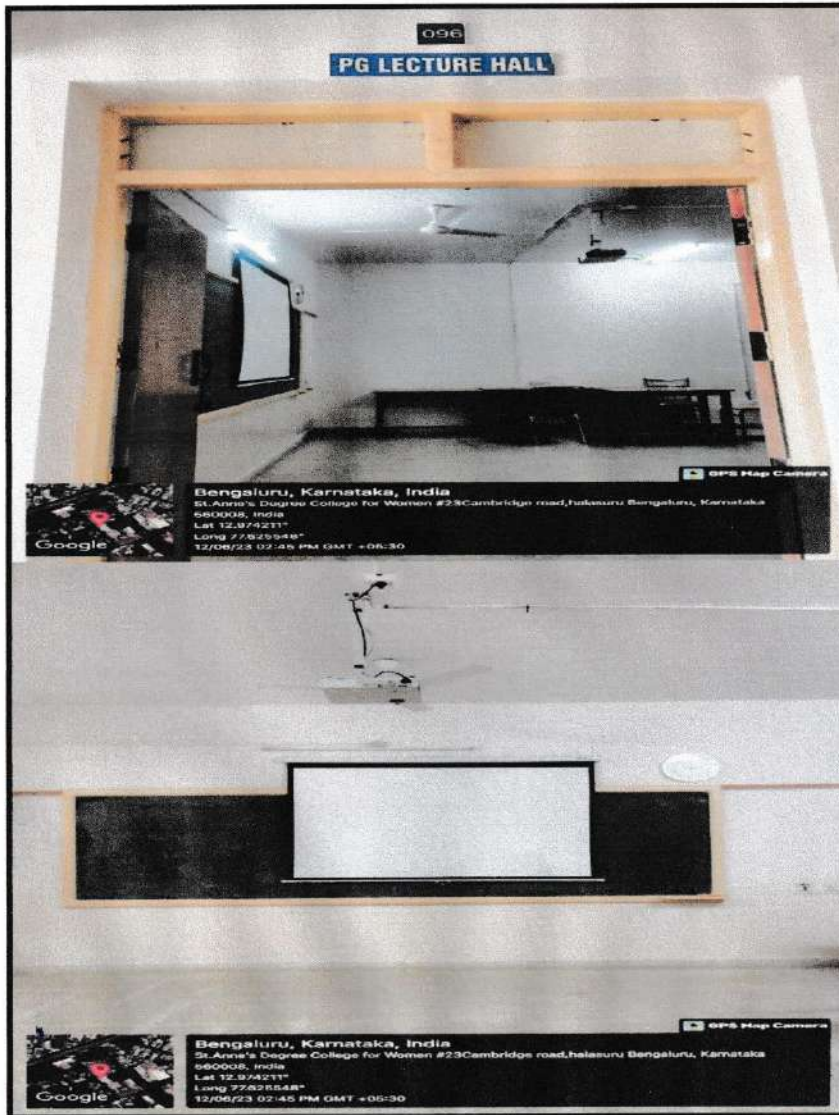

ST. ANNE'S DEGREE COLLEGE FOR WOMEN

Permanently Affiliated to Bengaluru City University
Recognized by UGC under Section 2(f), Accredited with 'A' Grade by NAAC
ISO 9001:2015 Certified Institution
#23, Cambridge Road, Halasuru, Bangalore- 560008

Room No. 96/PG Lecturer Hall (Wi-Fi/LCD)

Nida. Joseph
PRINCIPAL
St. Anne's Degree College
For Women
23, Cambridge Road, Halasuru
Bangalore - 560 008.