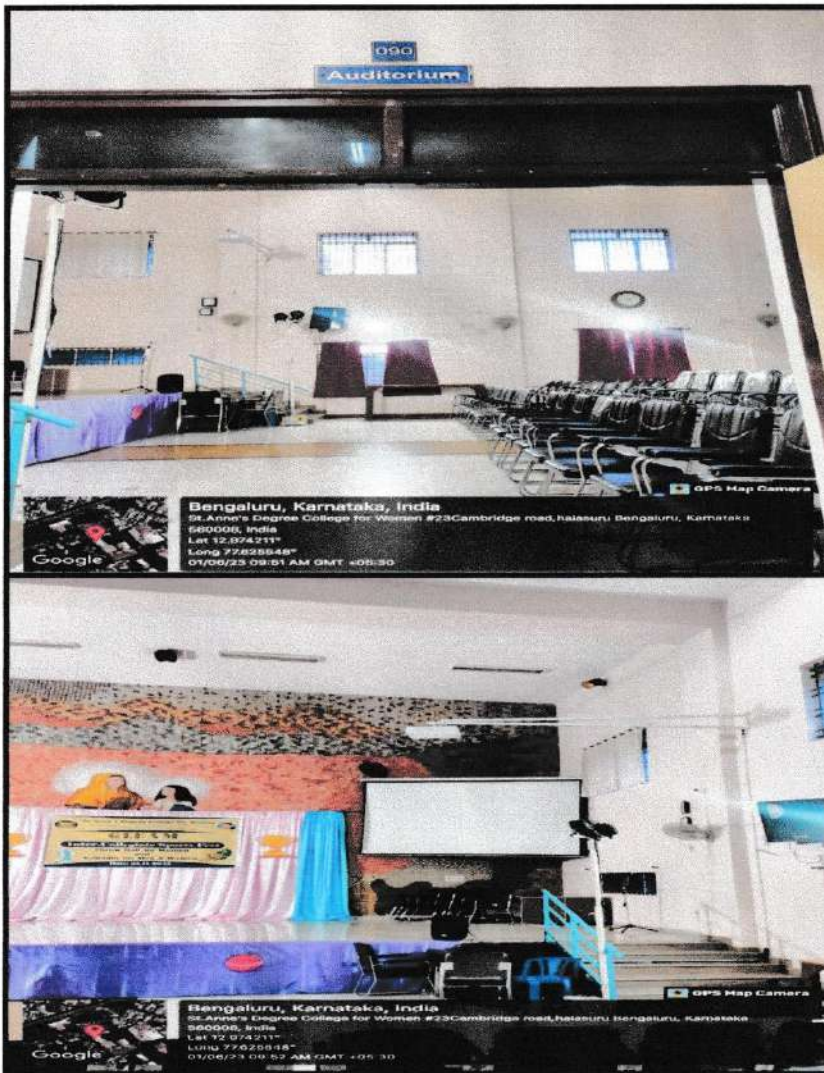

ST. ANNE'S DEGREE COLLEGE FOR WOMEN

Permanently Affiliated to Bengaluru City University
Recognized by UGC under Section 2(f), Accredited with 'A' Grade by NAAC
ISO 9001:2015 Certified Institution
#23, Cambridge Road, Halasuru, Bangalore- 560008

Room No. 90/AUDITORIUM (Wi-Fi/LCD)

Nile Joseph
PRINCIPAL
St. Anne's Degree College
For Women
23, Cambridge Road, Halasuru,
Bangalore - 560 008.