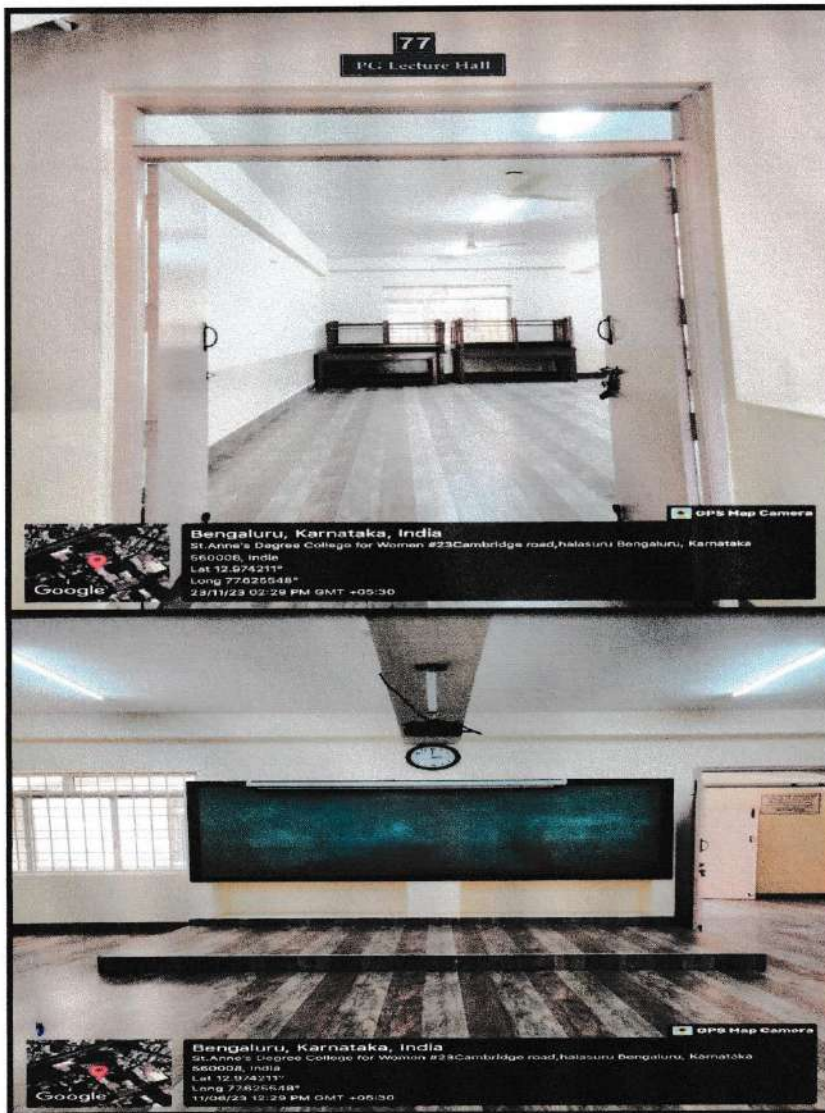

ST. ANNE'S DEGREE COLLEGE FOR WOMEN

Permanently Affiliated to Bengaluru City University
Recognized by UGC under Section 2(f), Accredited with 'A' Grade by NAAC
ISO 9001:2015 Certified Institution
#23, Cambridge Road, Halasuru, Bangalore- 560008

Room No. 77/PG Lecturer Hall (Wi-Fi/LCD)

Nishe Joseph
PRINCIPAL
St. Anne's Degree College
For Women
23, Cambridge Road, Halasuru,
Bangalore - 560 008.