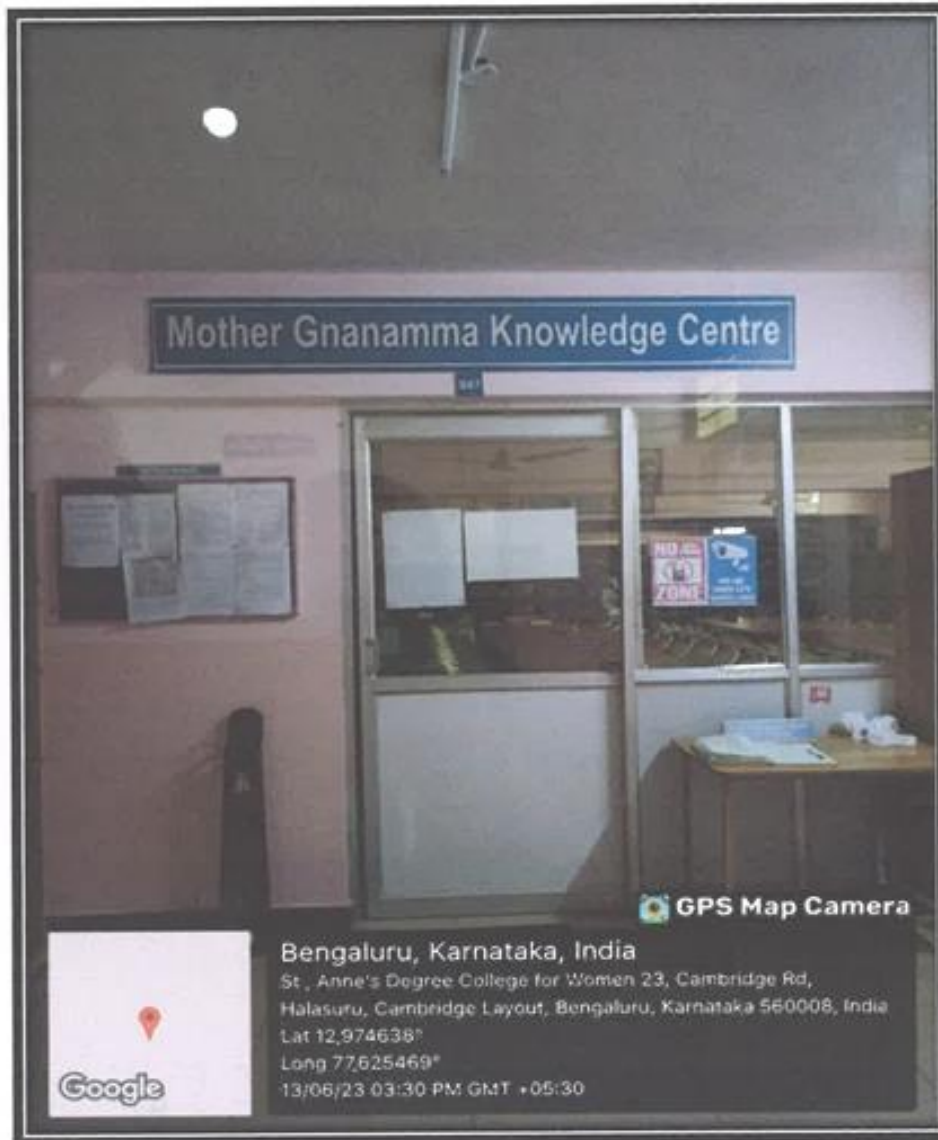

ST. ANNE'S DEGREE COLLEGE FOR WOMEN

Permanently Affiliated to Bengaluru City University
Recognized by UGC under Section 2(f), Accredited with 'A' Grade by NAAC
ISO 9001:2015 Certified Institution
#23, Cambridge Road, Halasuru, Bangalore- 560008

LIBRARY 1

Nisla Joseph
PRINCIPAL
St. Anne's Degree College
For Women
23, Cambridge Road, Halasuru,
Bangalore - 560 008.