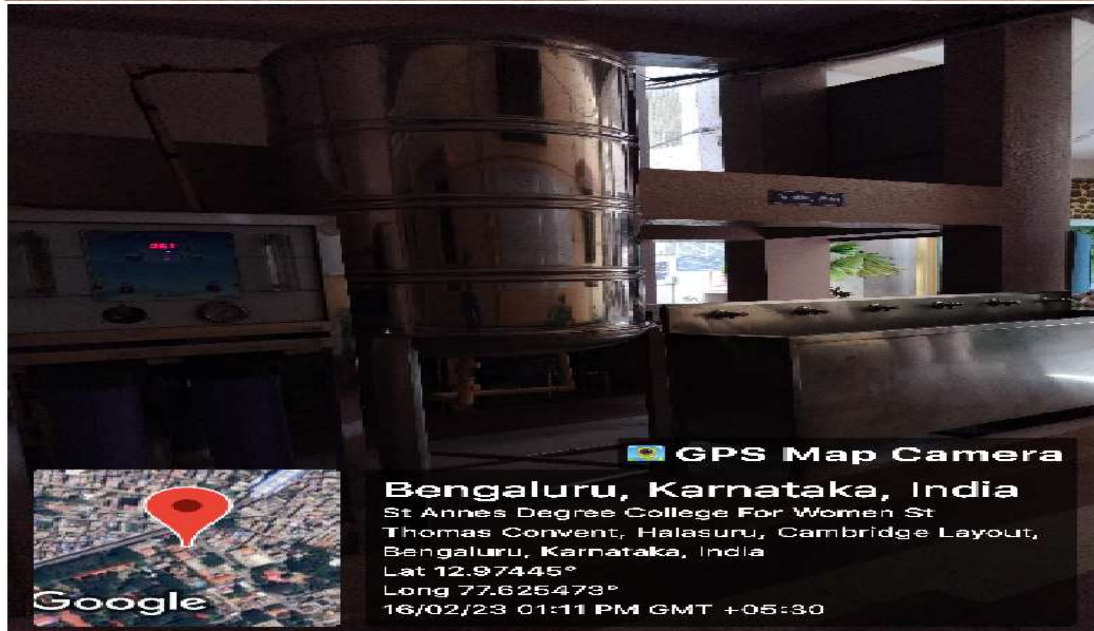

ST. ANNE'S DEGREE COLLEGE FOR WOMEN

Permanently Affiliated to Bengaluru City University
Recognized by UGC under Section 2(f), Accredited with 'A' Grade by NAAC
ISO 9001:2015 Certified Institution
#23, Cambridge Road, Halasuru, Bangalore- 560008

Drinking Water Facility

Naisa Joseph
Principal
PRINCIPAL
St. Anne's Degree College
For Women
23, Cambridge Road, Halasuru,
Bangalore - 560 008.