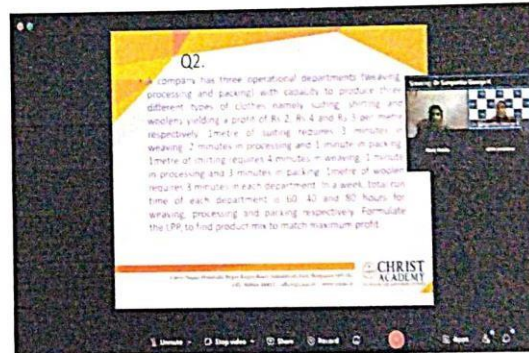

ST. ANNE'S DEGREE COLLEGE FOR WOMEN

Permanently Affiliated to Bengaluru City University
Recognized by UGC under Section 2(f), Accredited with 'A' Grade by NAAC
ISO 9001:2015 Certified Institution
#23, Cambridge Road, Halasuru, Bangalore- 560008

St. Anne's Degree College for Women Halasuru, Bangalore-560 008 Bachelor of Science (PMC)

Virtual Webinar (08.02.2022) "Introduction to Linear Programming" Photographs