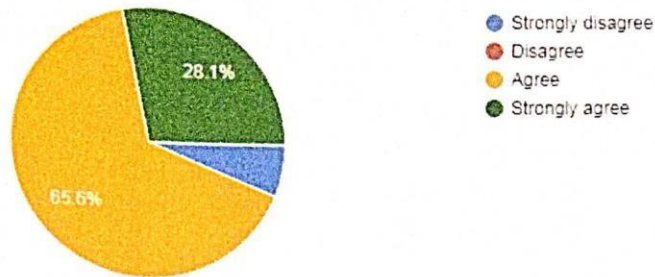

ST. ANNE'S DEGREE COLLEGE FOR WOMEN

Permanently Affiliated to Bengaluru City University
Recognized by UGC under Section 2(f), Accredited with 'A' Grade by NAAC
ISO 9001:2015 Certified Institution
#23, Cambridge Road, Halasuru, Bangalore- 560008

2. The session was very informative and productive

3. How skilled in the subject was the presenter