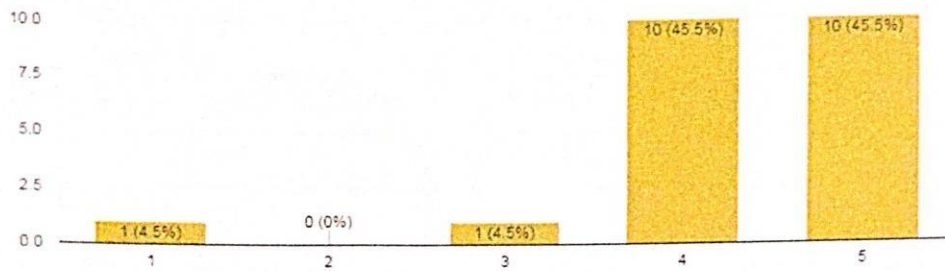

ST. ANNE'S DEGREE COLLEGE FOR WOMEN

Permanently Affiliated to Bengaluru City University
Recognized by UGC under Section 2(f), Accredited with 'A' Grade by NAAC
ISO 9001:2015 Certified Institution
#23, Cambridge Road, Halasuru, Bangalore- 560008

How satisfied were you with the webinar(5 being the highest)