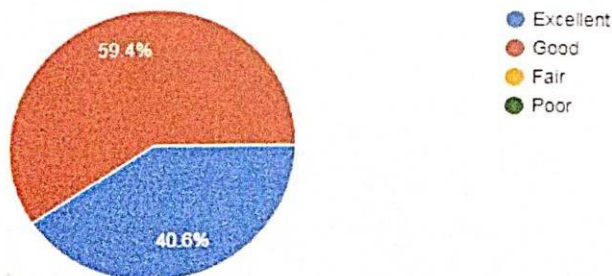

1. How has the Guest Lecture empowered you