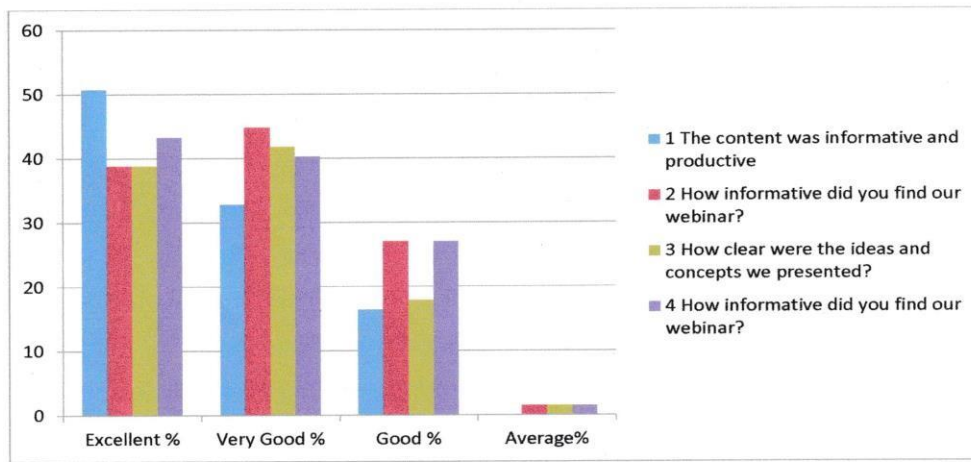

ST. ANNE'S DEGREE COLLEGE FOR WOMEN

Permanently Affiliated to Bengaluru City University
Recognized by UGC under Section 2(f), Accredited with 'A' Grade by NAAC
ISO 9001:2015 Certified Institution
#23, Cambridge Road, Halasuru, Bangalore- 560008

Suggestions:

- ✦ It was a useful session and very informative. Explained very well and understandable.
- ✦ The contents were valuable. Be keeping more webinar like this.
- ✦ It was new knowledge to learn and had a nice experience.
- ✦ In future can we get even more webinar on new and trending technology.

HOD

Head of the Department
Department of Computer Application
St. Anne's Degree College for Women,
Halasuru, Bengaluru-560008

PRINCIPAL

PRINCIPAL
St. Anne's Degree College
For Women
23, Cambridge Road, Halasuru,
Bangalore - 560 008.