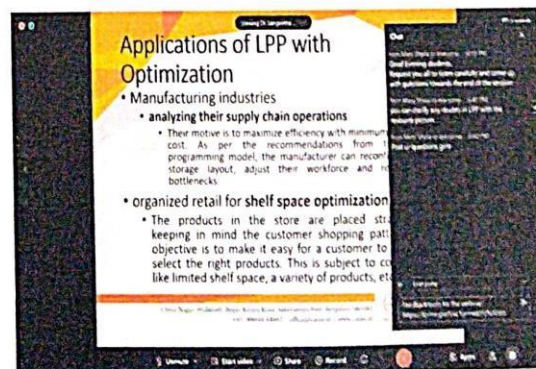

ST. ANNE'S DEGREE COLLEGE FOR WOMEN

Permanently Affiliated to Bengaluru City University
Recognized by UGC under Section 2(f), Accredited with 'A' Grade by NAAC
ISO 9001:2015 Certified Institution
#23, Cambridge Road, Halasuru, Bangalore- 560008

St. Anne's Degree College for Women Halasuru, Bangalore-560 008 Bachelor of Science (PMC)

Virtual Webinar (08.02.2022) "Introduction to Linear Programming" Photographs