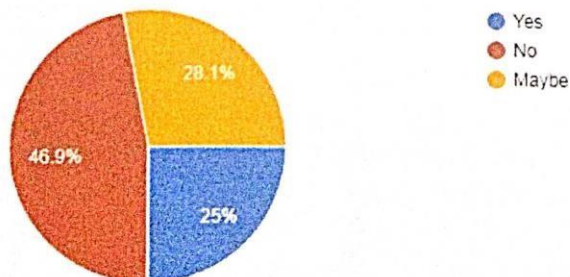

4. Where there any technical issues during the session