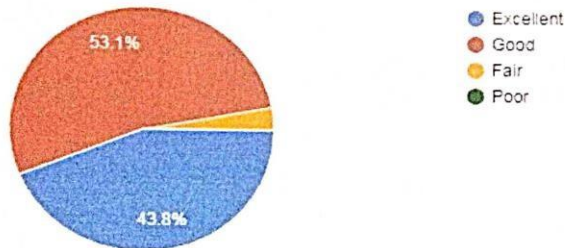

ST. ANNE'S DEGREE COLLEGE FOR WOMEN

Permanently Affiliated to Bengaluru City University
Recognized by UGC under Section 2(f), Accredited with 'A' Grade by NAAC
ISO 9001:2015 Certified Institution
#23, Cambridge Road, Halasuru, Bangalore- 560008

2. The session was very informative and productive

3. How skilled in the subject was the presenter

4. Where there any technical issues during the session