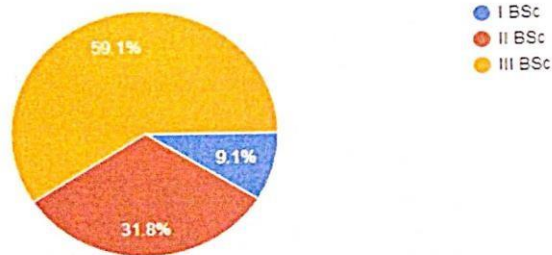

St. Anne's Degree College for Women
Halasuru, Bangalore-560 008

BACHELOR OF SCIENCE(PMC)
(2021-2022)

Virtual Webinar (08.02.2022)

“Introduction to Linear Programming”

FEEDBACK ANALYSIS

Responses

How relevant and helpful was the webinar(5 being the highest)