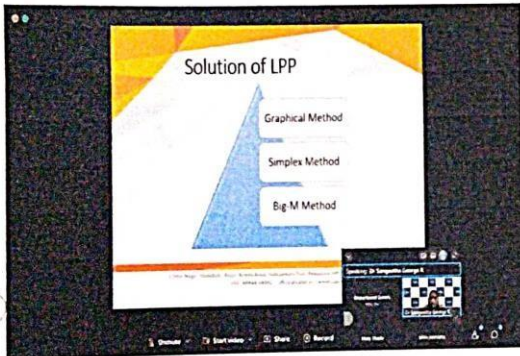

ST. ANNE'S DEGREE COLLEGE FOR WOMEN

Permanently Affiliated to Bengaluru City University
Recognized by UGC under Section 2(f), Accredited with 'A' Grade by NAAC
ISO 9001:2015 Certified Institution
#23, Cambridge Road, Halasuru, Bangalore- 560008

St. Anne's Degree College for Women Halasuru, Bangalore-560 008 Bachelor of Science (PMC)

Virtual Webinar (08.02.2022) "Introduction to Linear Programming" Photographs