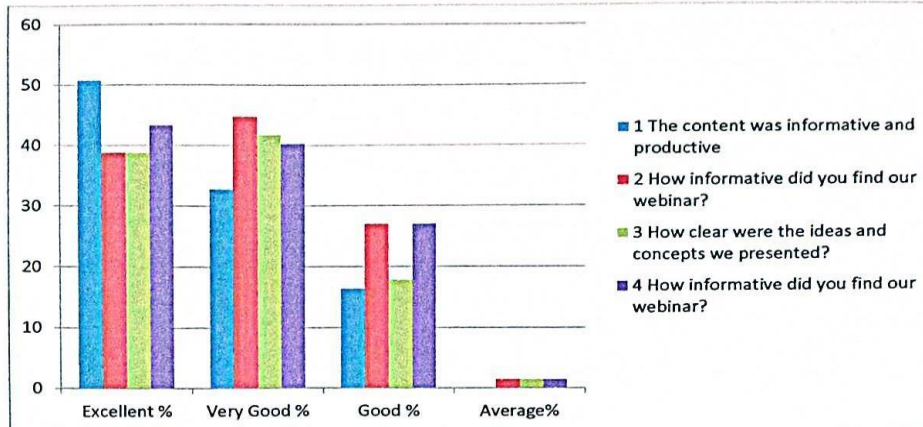

ST. ANNE'S DEGREE COLLEGE FOR WOMEN

Permanently Affiliated to Bengaluru City University
Recognized by UGC under Section 2(f), Accredited with 'A' Grade by NAAC
ISO 9001:2015 Certified Institution
#23, Cambridge Road, Halasuru, Bangalore- 560008

Suggestions:

- It was a useful session and very informative. Explained very well and understandable.
- The contents were valuable. Be keeping more webinar like this.
- It was new knowledge to learn and had a nice experience.
- In future can we get even more webinar on new and trending technology.

HOD
Head of the Department
Department of Computer Application
St. Anne's Degree College for Women,
Halasuru, Bengaluru-560008

PRINCIPAL
PRINCIPAL
St. Anne's Degree College
For Women
23, Cambridge Road, Halasuru,
Bangalore - 560 008.