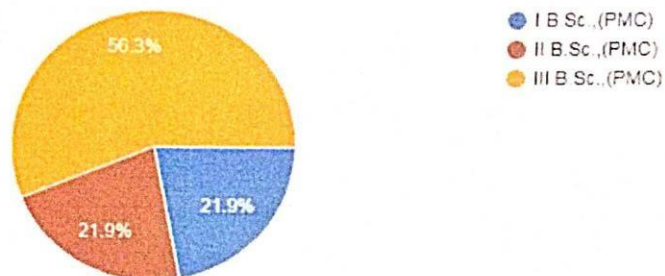

ST. ANNE'S DEGREE COLLEGE FOR WOMEN

Permanently Affiliated to Bengaluru City University
Recognized by UGC under Section 2(f), Accredited with 'A' Grade by NAAC
ISO 9001:2015 Certified Institution
#23, Cambridge Road, Halasuru, Bangalore- 560008

St. Anne's Degree College for Women
Halasuru, Bangalore-560 008

Bachelor of Science (PMC)
(2021-2022)

Virtual Webinar (28.02.2022)

“Magnetic Properties of Matter and its Applications”

FEEDBACK ANALYSIS

Responses

32 responses