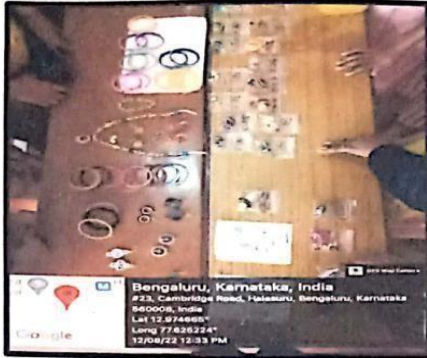

ST. ANNE'S DEGREE COLLEGE FOR WOMEN

Permanently Affiliated to Bengaluru City University
Recognized by UGC under Section 2(f), Accredited with 'A' Grade by NAAC
ISO 9001:2015 Certified Institution
#23, Cambridge Road, Halasuru, Bangalore- 560008

JEWELLERY DISPLAYED BY STUDENTS IN THEIR STALLS