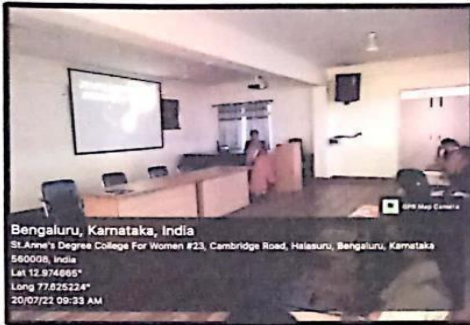

ST. ANNE'S DEGREE COLLEGE FOR WOMEN

Permanently Affiliated to Bengaluru City University
Recognized by UGC under Section 2(f), Accredited with 'A' Grade by NAAC
ISO 9001:2015 Certified Institution
#23, Cambridge Road, Halasuru, Bangalore- 560008

St. Anne's Degree College for Women

Affiliated to Bengaluru City University
Recognized by UGC under Section 2(f), Accredited with 'A' grade by NAAC
ISO 9001: 2015 Certified Institution
Halasuru, Bangalore-560008

SKILL ENHANCEMENT COURSE PHOTOGRAPHS