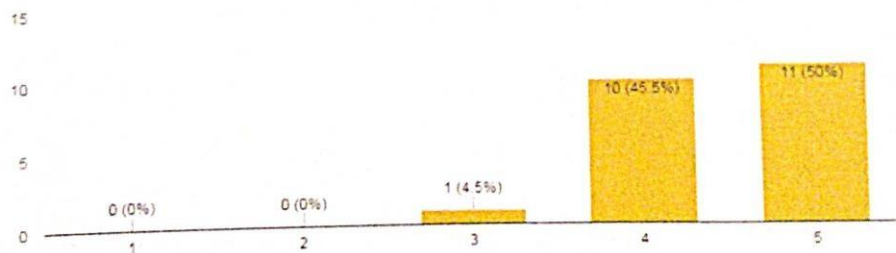

St. Anne's Degree College for Women
Halasuru, Bangalore-560 008

BACHELOR OF SCIENCE(PMC)
(2021-2022)

Virtual Webinar (08.02.2022)

“Introduction to Linear Programming”

FEEDBACK ANALYSIS

Responses

How relevant and helpful was the webinar(5 being the highest)