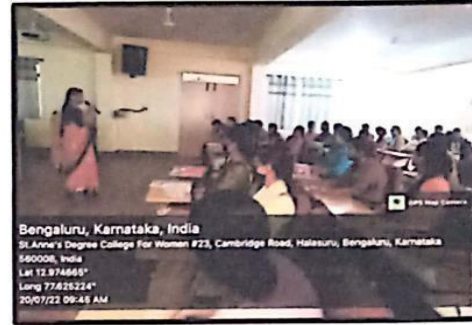

ST. ANNE'S DEGREE COLLEGE FOR WOMEN

Permanently Affiliated to Bengaluru City University
Recognized by UGC under Section 2(f), Accredited with 'A' Grade by NAAC
ISO 9001:2015 Certified Institution
#23, Cambridge Road, Halasuru, Bangalore- 560008

St. Anne's Degree College for Women

Affiliated to Bengaluru City University
Recognized by UGC under Section 2(f), Accredited with 'A' grade by NAAC
ISO 9001: 2015 Certified Institution
Halasuru, Bangalore-560008

SKILL ENHANCEMENT COURSE PHOTOGRAPHS