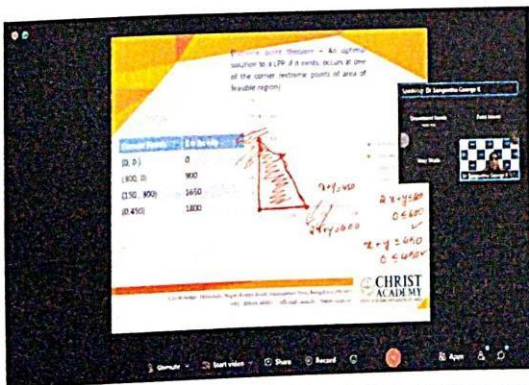

ST. ANNE'S DEGREE COLLEGE FOR WOMEN

Permanently Affiliated to Bengaluru City University
Recognized by UGC under Section 2(f), Accredited with 'A' Grade by NAAC
ISO 9001:2015 Certified Institution
#23, Cambridge Road, Halasuru, Bangalore- 560008

St. Anne's Degree College for Women Halasuru, Bangalore-560 008 Bachelor of Science (PMC)

Virtual Webinar (08.02.2022) "Introduction to Linear Programming" Photographs