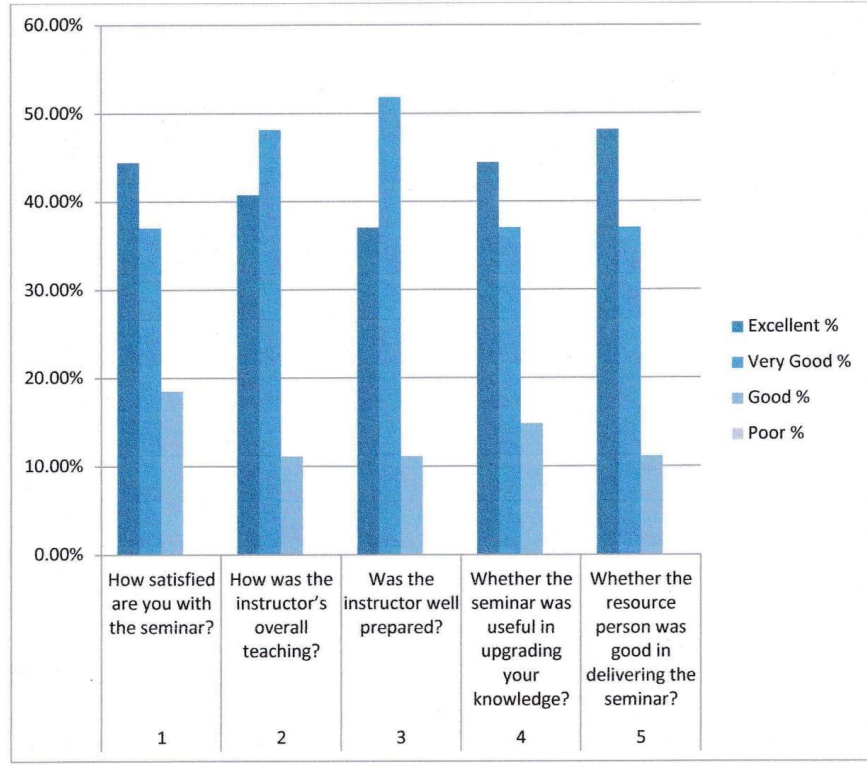

ST. ANNE'S DEGREE COLLEGE FOR WOMEN

Permanently Affiliated to Bengaluru City University
Recognized by UGC under Section 2(f), Accredited with 'A' Grade by NAAC
ISO 9001:2015 Certified Institution
#23, Cambridge Road, Halasuru, Bangalore- 560008

Dangita
IQAC Coordinator
Internal Quality Assurance Cell (IQAC)
St. Anne's Degree College for Women
#23, Cambridge Road, Halasuru,
Bengaluru - 560 008.

Nisla Joseph
PRINCIPAL
St. Anne's Degree College
For Women
23, Cambridge Road, Halasuru,
Bangalore - 560 008.