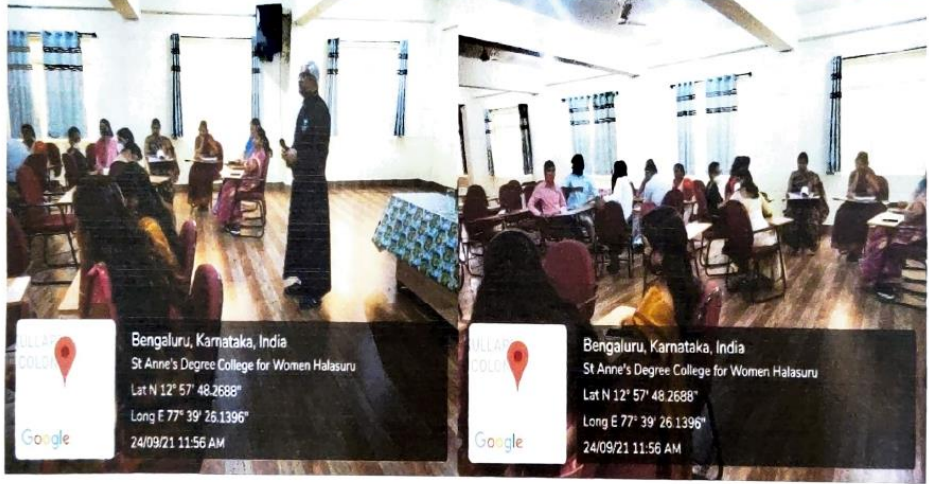

Session 2: Activity Time

Bengaluru, Karnataka, India
St Anne's Degree College for Women Halasuru
Lat N 12° 57' 48.2688"
Long E 77° 39' 26.1396"
24/09/21 11:32 AM

Bengaluru, Karnataka, India
St Anne's Degree College for Women Halasuru
Lat N 12° 57' 48.2688"
Long E 77° 39' 26.1396"
24/09/21 11:56 AM