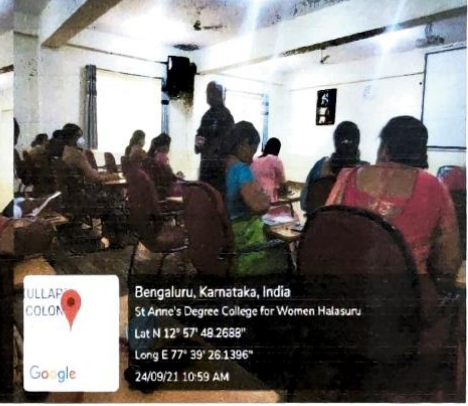

ST. ANNE'S DEGREE COLLEGE FOR WOMEN

Permanently Affiliated to Bengaluru City University
Recognized by UGC under Section 2(f), Accredited with 'A' Grade by NAAC
ISO 9001:2015 Certified Institution
#23, Cambridge Road, Halasuru, Bangalore- 560008

Below are the glimpses of the Faculty Development Programme:

Session 1

Internal Quality Assurance Cell (IQAC)
St. Anne's Degree College for Women
#23, Cambridge Road, Halasuru,
Bangalore - 560 008.

Principal
St. Anne's Degree College
For Women
23, Cambridge Road, Halasuru
Bangalore - 560 008.