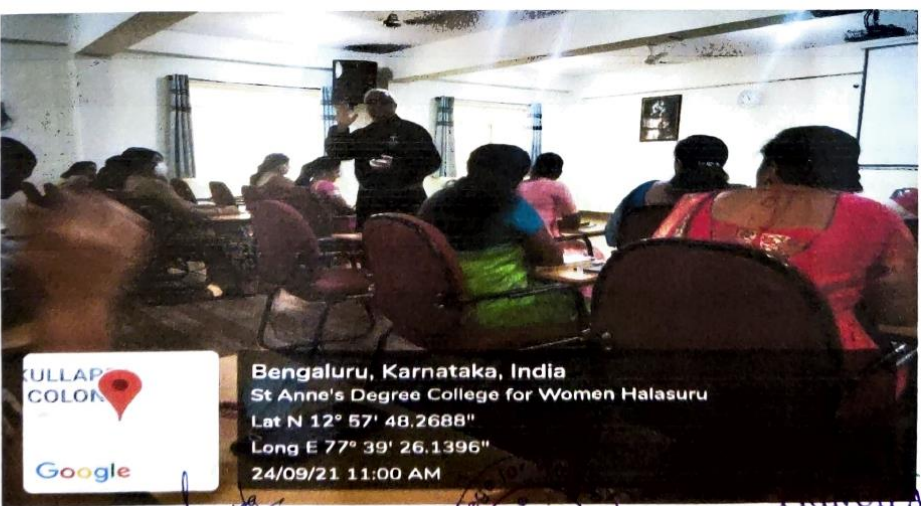

ST. ANNE'S DEGREE COLLEGE FOR WOMEN

Permanently Affiliated to Bengaluru City University
Recognized by UGC under Section 2(f), Accredited with 'A' Grade by NAAC
ISO 9001:2015 Certified Institution
#23, Cambridge Road, Halasuru, Bangalore- 560008

Below are the glimpses of the Faculty Development Programme:

Session 1

Internal Quality Assurance Cell (IQAC)
St. Anne's Degree College for Women
#23, Cambridge Road, Halasuru,
Bangalore - 560 008.

Principal
St. Anne's Degree College
For Women
23, Cambridge Road, Halasuru
Bangalore - 560 008.