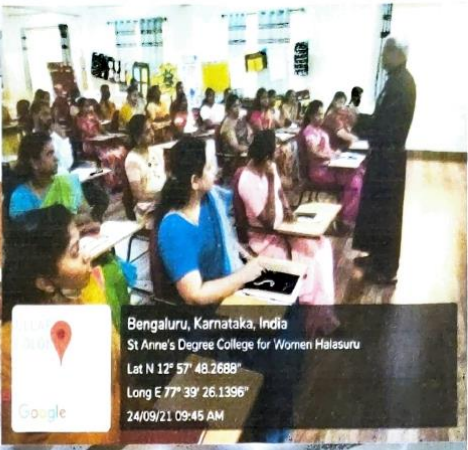

ST. ANNE'S DEGREE COLLEGE FOR WOMEN

Permanently Affiliated to Bengaluru City University
Recognized by UGC under Section 2(f), Accredited with 'A' Grade by NAAC
ISO 9001:2015 Certified Institution
#23, Cambridge Road, Halasuru, Bangalore- 560008

Below are the glimpses of the Faculty Development Programme:

Session 1

Internal Quality Assurance Cell (IQAC)
St. Anne's Degree College for Women
#23, Cambridge Road, Halasuru,
Bangalore - 560 008.

Principal
St. Anne's Degree College
For Women
23, Cambridge Road, Halasuru
Bangalore - 560 008.