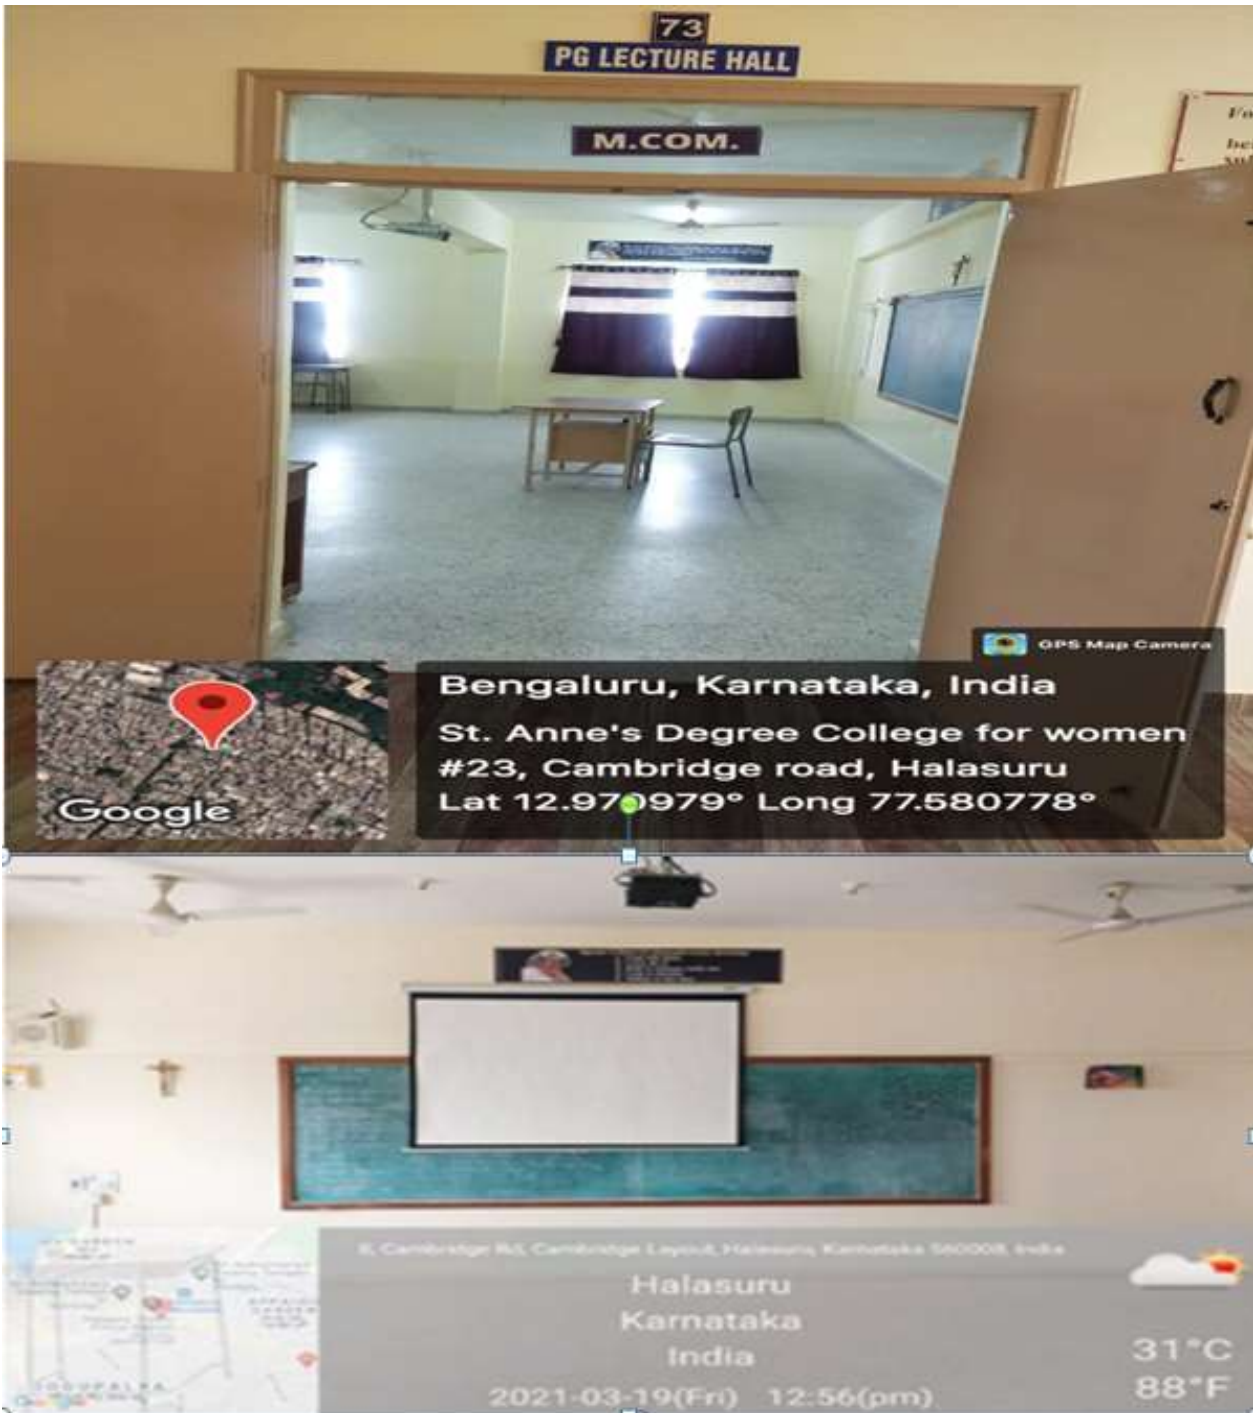

ST. ANNE'S DEGREE COLLEGE FOR WOMEN

Permanently Affiliated to Bengaluru City University
Recognized by UGC under Section 2(f), Accredited with 'A' Grade by NAAC
ISO 9001:2015 Certified Institution
#23, Cambridge Road, Halasuru, Bangalore- 560008

Room No. 73/PG Lecturer Hall (Wi-Fi, Projector)