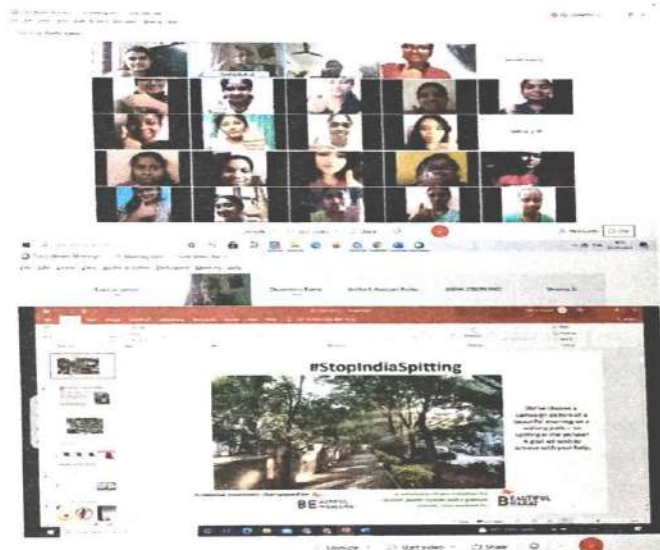

ONLINE WORKSHOP – STOP INDIA SPITTING

Eco Club in association with IQAC organized an Online Workshop on Stop India Spitting Campaign on 26/05/2021 from 03:00PM – 04:00PM. Guest Speaker was Odette Katrak, Environment and Sustainability Change Maker, Co-founder of Beautiful Bharat. 142 students along with two faculty members attended the webinar and received their certificate of participation. Guest Speaker discussed with us about the #StopIndiaSpitting Campaign and the various initiatives taken by Beautiful Bharat and also about the various steps the students can take up to contribute to make the environment around them cleaner and better. Various handouts were also provided to the participants by the speaker.