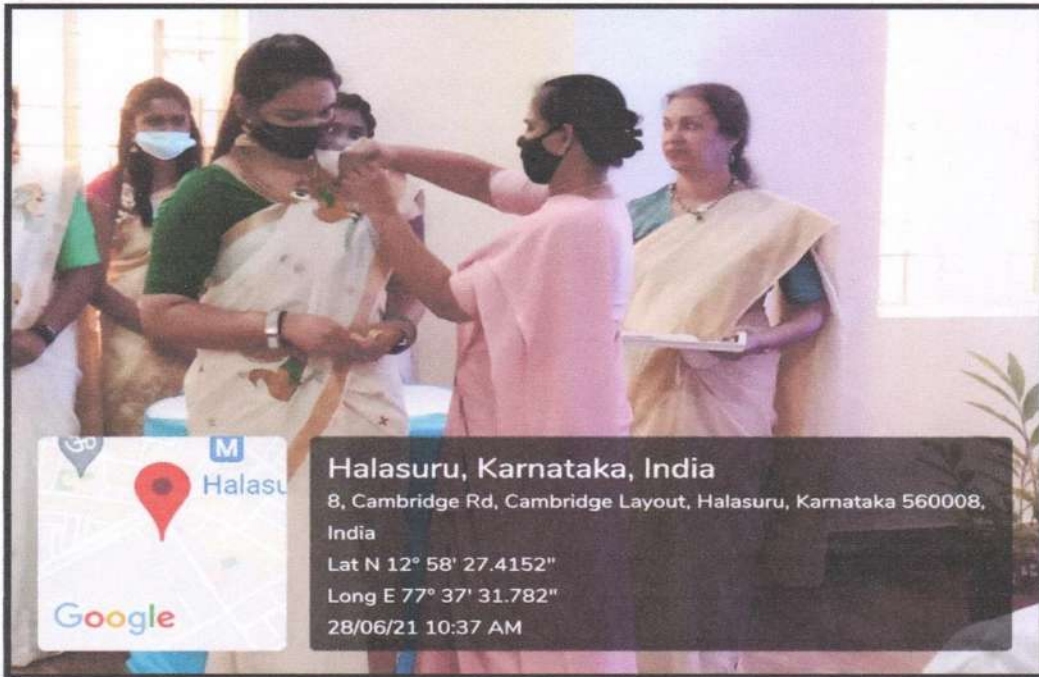

ST. ANNE'S DEGREE COLLEGE FOR WOMEN

Permanently Affiliated to Bengaluru City University
Recognized by UGC under Section 2(f), Accredited with 'A' Grade by NAAC
ISO 9001:2015 Certified Institution
#23, Cambridge Road, Halasuru, Bangalore- 560008

Pradeepa M

Pradeepa M

SWO Coordinator

Student Welfare Officer (SWO)

*St. Anne's Degree College for Women,
Halasuru, Bengaluru - 560 008*

Nisla Joseph

PRINCIPAL

PRINCIPAL

**St. Anne's Degree College
For Women**

**# 23, Cambridge Road, Halasuru,
Bangalore - 560 008.**