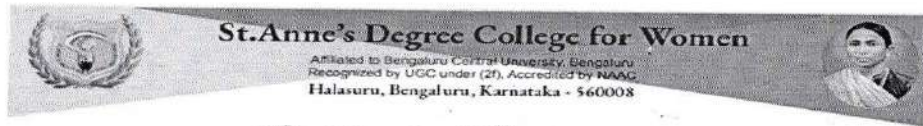

ST. ANNE'S DEGREE COLLEGE FOR WOMEN

Permanently Affiliated to Bengaluru City University
Recognized by UGC under Section 2(f), Accredited with 'A' Grade by NAAC
ISO 9001:2015 Certified Institution
#23, Cambridge Road, Halasuru, Bangalore- 560008

Certificate of Participation

This is to certify that *Hanish Jacob* of *1 year* has participated
in the *Aspirez 2020* event *Advertisement* conducted by the Department of Business
Administration during the academic year 2020-2021.