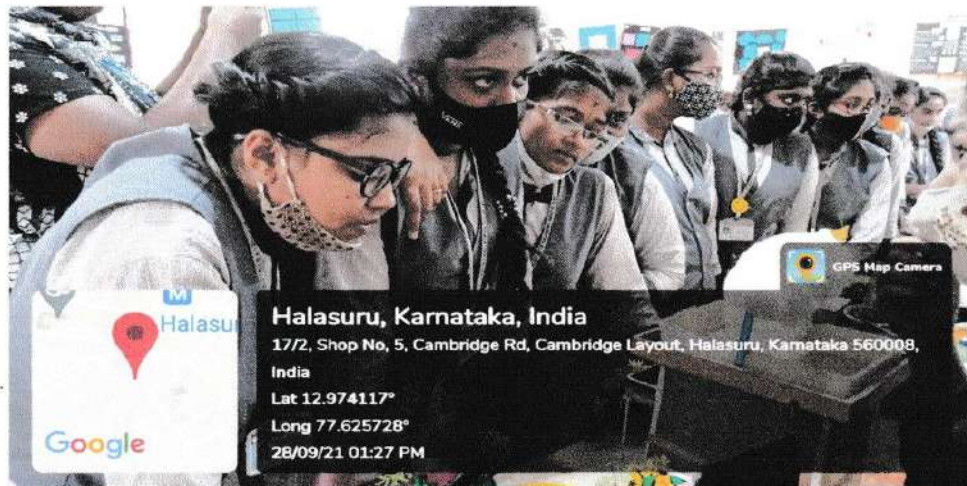

ST. ANNE'S DEGREE COLLEGE FOR WOMEN

Permanently Affiliated to Bengaluru City University
Recognized by UGC under Section 2(f), Accredited with 'A' Grade by NAAC
ISO 9001:2015 Certified Institution
#23, Cambridge Road, Halasuru, Bangalore- 560008

Exhibition

Arvind
Head of the Department
Dept. of Business Administration
St. Anne's Degree College for Women
#23, Cambridge Road, Halasuru
Bangalore - 560 008

Nishe Joseph
PRINCIPAL
St. Anne's Degree College
For Women
23, Cambridge Road, Halasuru,
Bangalore - 560 008.