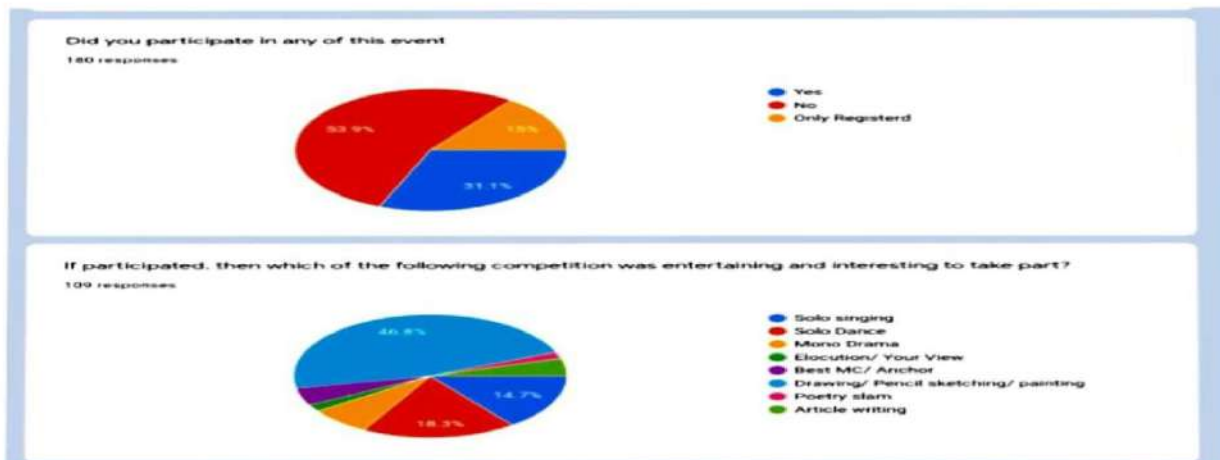

ST. ANNE'S DEGREE COLLEGE FOR WOMEN

Permanently Affiliated to Bengaluru City University
Recognized by UGC under Section 2(f), Accredited with 'A' Grade by NAAC
ISO 9001:2015 Certified Institution
#23, Cambridge Road, Halasuru, Bangalore- 560008

Event Name	Sl. No.	Names of winner	Class and Section	Prize	Photo
9. Article Writing	1.	Charulatha. K	I BCOM 'A'	First	
	2.	Bindhu. K	I BCOM 'A'	Second	
	3.	Divyashree R	I BCOM 'A'	Third	

Feedback: Totally 180 response received. Many enjoyed the contest and while others regretted for not taking part in the event due to lack of time. Few students preferred offline program rather than online.