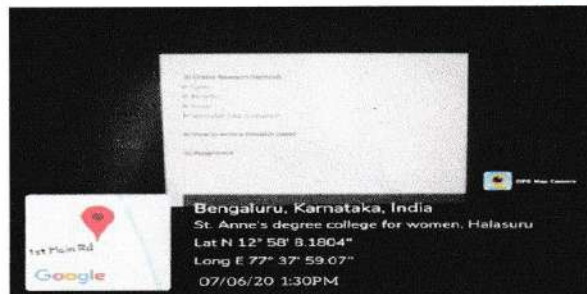

Research Process

Arvind
Head of the Department
Dept. of Business Administration
St. Anne's Degree College for Women
#23, Cambridge Road, Halasuru
Bengaluru - 560 008

Nisile Joseph
PRINCIPAL
St. Anne's Degree College
For Women
23, Cambridge Road, Halasuru,
Bangalore - 560 008.