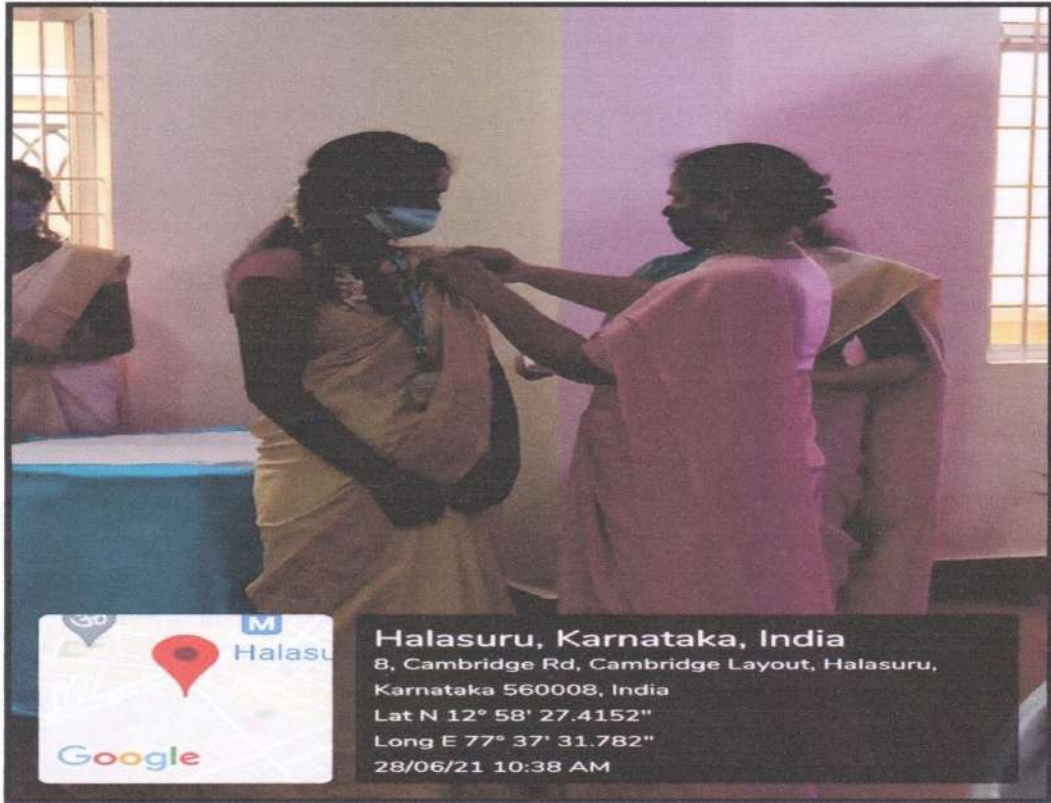

ST. ANNE'S DEGREE COLLEGE FOR WOMEN

Permanently Affiliated to Bengaluru City University
Recognized by UGC under Section 2(f), Accredited with 'A' Grade by NAAC
ISO 9001:2015 Certified Institution
#23, Cambridge Road, Halasuru, Bangalore- 560008