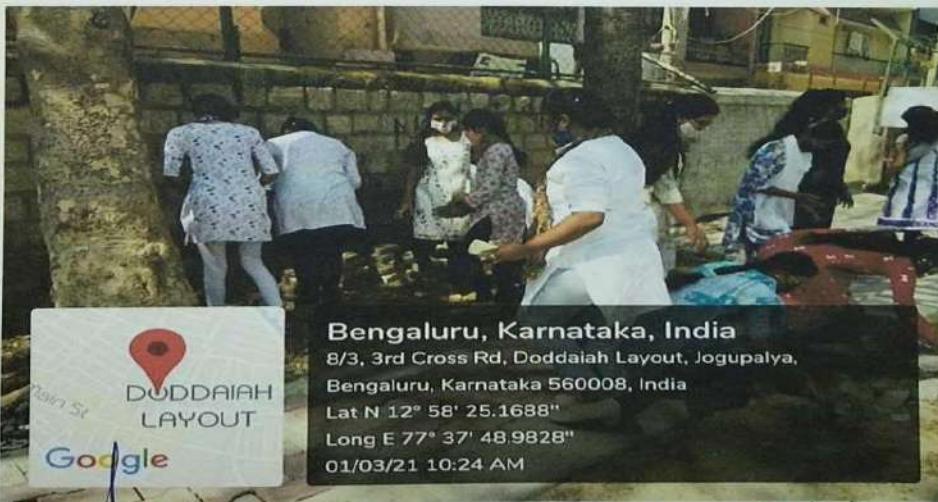

ST. ANNE'S DEGREE COLLEGE FOR WOMEN

Permanently Affiliated to Bengaluru City University
Recognized by UGC under Section 2(f), Accredited with 'A' Grade by NAAC
ISO 9001:2015 Certified Institution
#23, Cambridge Road, Halasuru, Bangalore- 560008

R. Anitha
Programme Officer
NSS-St. Anne's College Unit
St. Anne's Degree College for Women
Halasuru, Bangalore-560 008

Nisla Joseph
PRINCIPAL
St. Anne's Degree College
For Women
23, Cambridge Road, Halasuru,
Bangalore - 560 008.