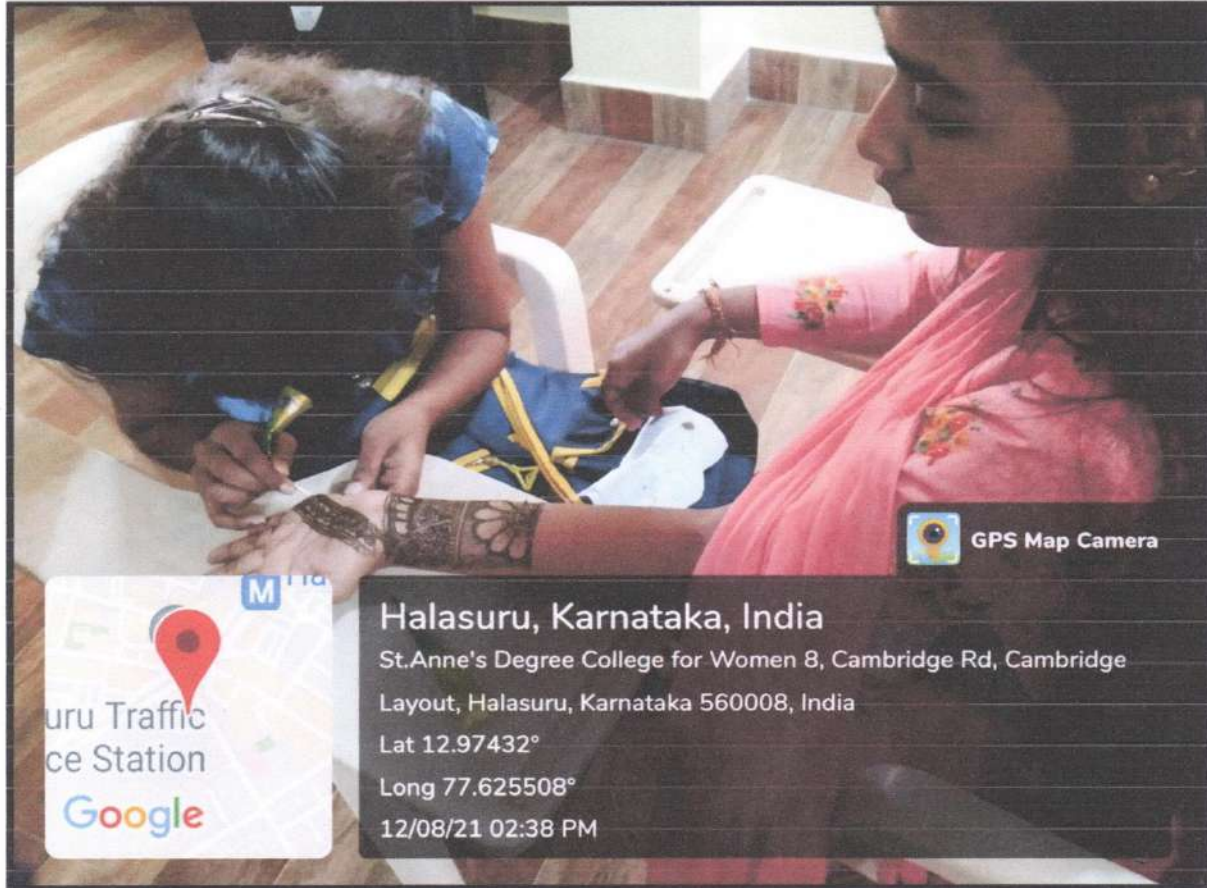

ST. ANNE'S DEGREE COLLEGE FOR WOMEN

Permanently Affiliated to Bengaluru City University
Recognized by UGC under Section 2(f), Accredited with 'A' Grade by NAAC
ISO 9001:2015 Certified Institution
#23, Cambridge Road, Halasuru, Bangalore- 560008

GPS Map Camera