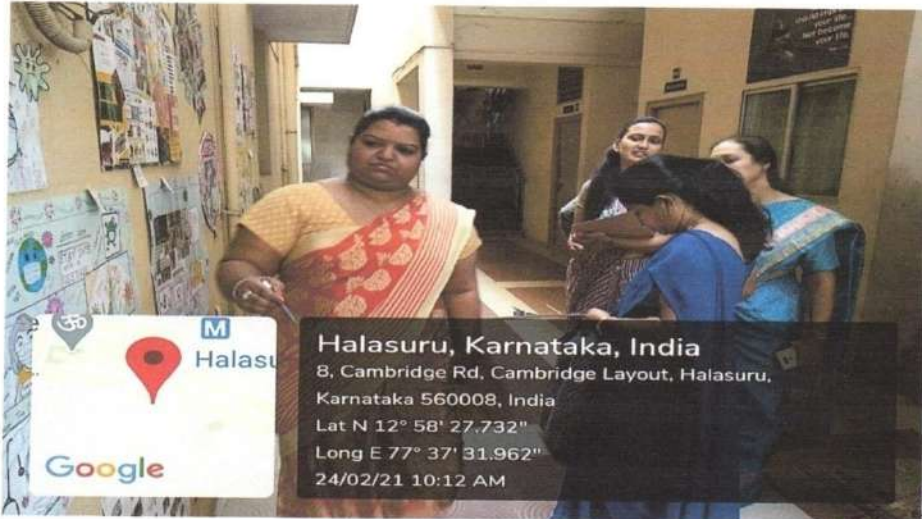

ST. ANNE'S DEGREE COLLEGE FOR WOMEN

Permanently Affiliated to Bengaluru City University
Recognized by UGC under Section 2(f), Accredited with 'A' Grade by NAAC
ISO 9001:2015 Certified Institution
#23, Cambridge Road, Halasuru, Bangalore- 560008

Halasuru, Karnataka, India
8, Cambridge Rd, Cambridge Layout, Halasuru,
Karnataka 560008, India
Lat N 12° 58' 27.732"
Long E 77° 37' 31.962"
24/02/21 10:12 AM