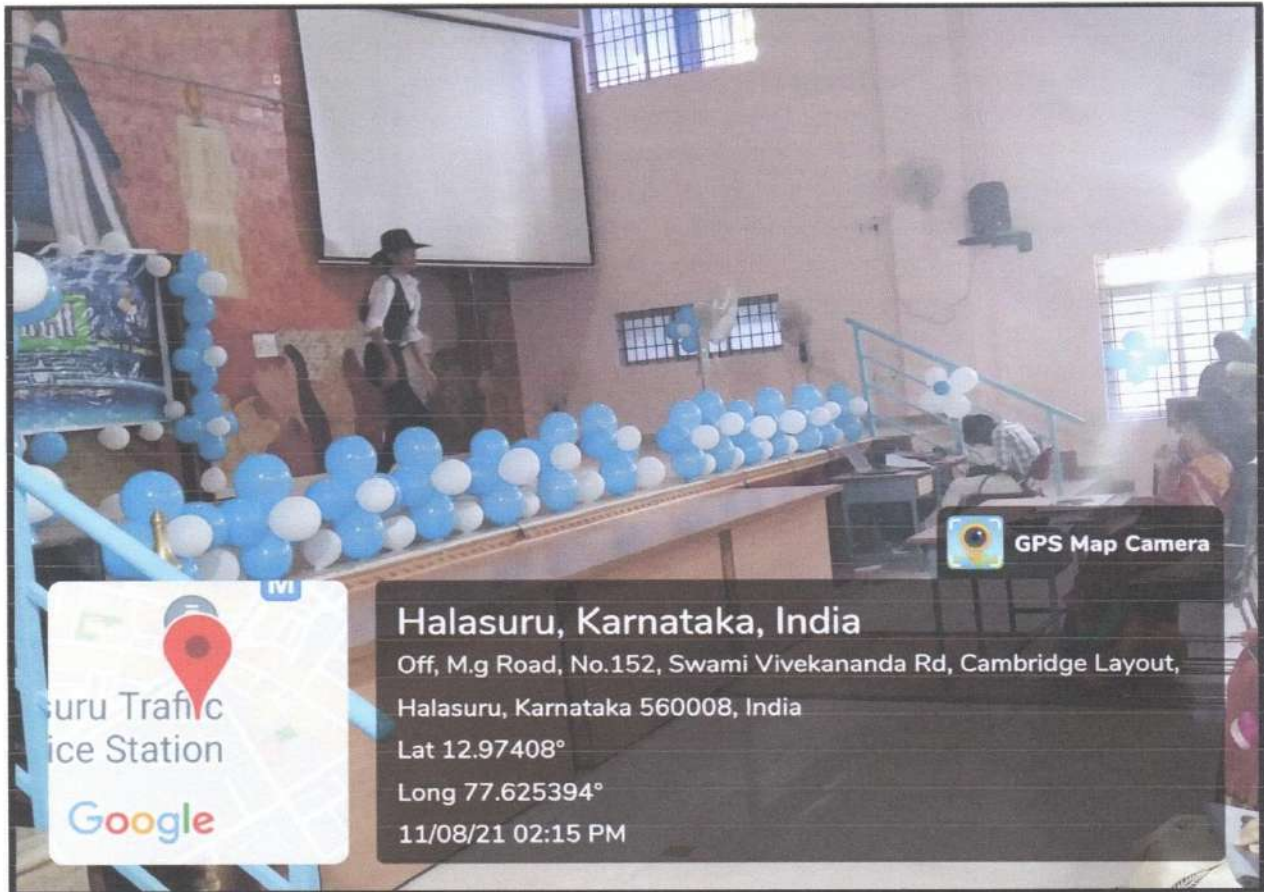

ST. ANNE'S DEGREE COLLEGE FOR WOMEN

Permanently Affiliated to Bengaluru City University
Recognized by UGC under Section 2(f), Accredited with 'A' Grade by NAAC
ISO 9001:2015 Certified Institution
#23, Cambridge Road, Halasuru, Bangalore- 560008

Halasuru Traffic
Police Station
Google

Halasuru, Karnataka, India

Off, M.g Road, No.152, Swami Vivekananda Rd, Cambridge Layout,

Halasuru, Karnataka 560008, India

Lat 12.97408°

Long 77.625394°

11/08/21 02:15 PM