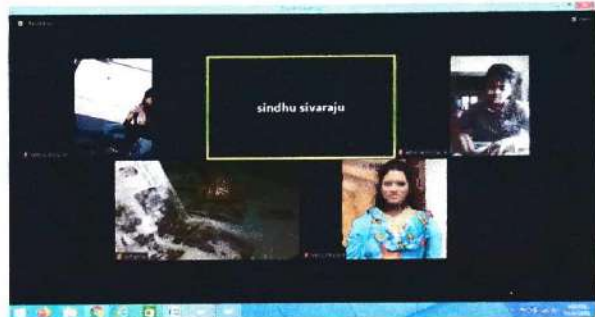

"REBASAR 2020"

Organized by
DEPARTMENT OF SCIENCE

- Event
- Talk through Science
- Stand Upcom
- Poster Drawing
- Intellectual Quiz
- Photomontage
- Quiz

Ms. Nisha Joseph
Principal

Ms. Mary Shaila I
Head Of the Department