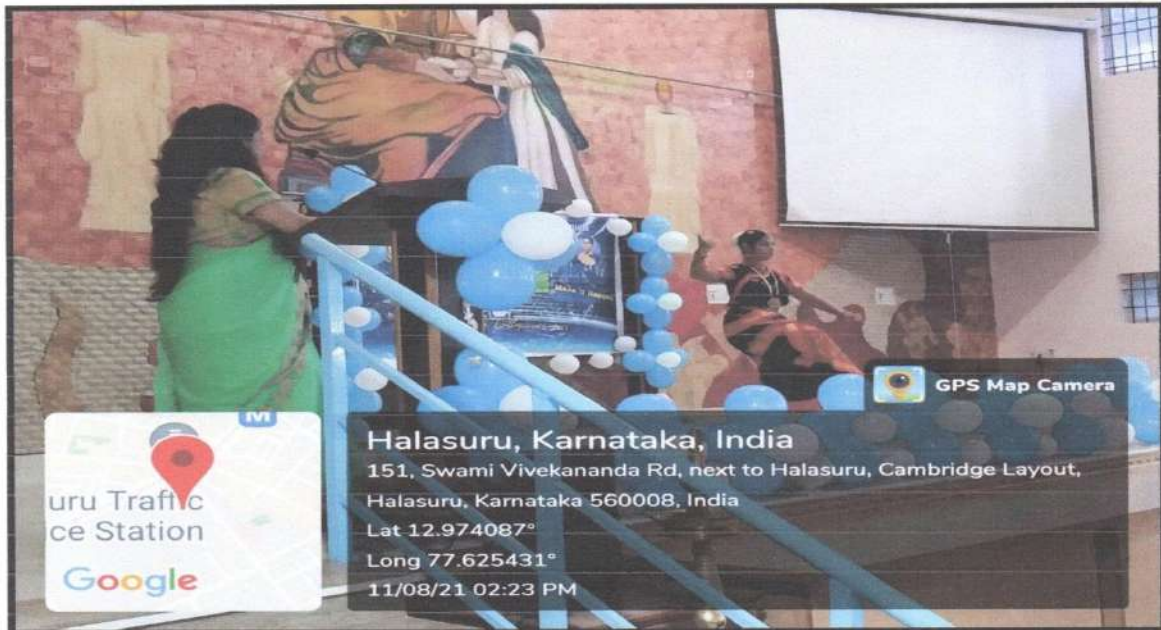

ST. ANNE'S DEGREE COLLEGE FOR WOMEN

Permanently Affiliated to Bengaluru City University
Recognized by UGC under Section 2(f), Accredited with 'A' Grade by NAAC
ISO 9001:2015 Certified Institution
#23, Cambridge Road, Halasuru, Bangalore- 560008

Pencil Sketching:

SL. No	Name	Class	Position
1	Jaishree	3rd BCom A	1st
2	Madhumitha	3rd BCom B	2nd
3	Sushmitha	3rd BCom C	3rd

Photos: