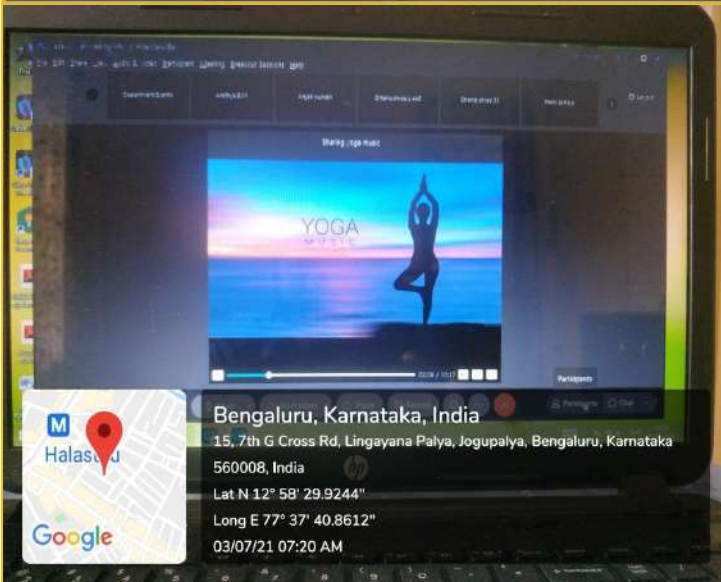

ST. ANNE'S DEGREE COLLEGE FOR WOMEN

Permanently Affiliated to Bengaluru City University
Recognized by UGC under Section 2(f), Accredited with 'A' Grade by NAAC
ISO 9001:2015 Certified Institution

#23, Cambridge Road, Halasuru, Bangalore- 560008