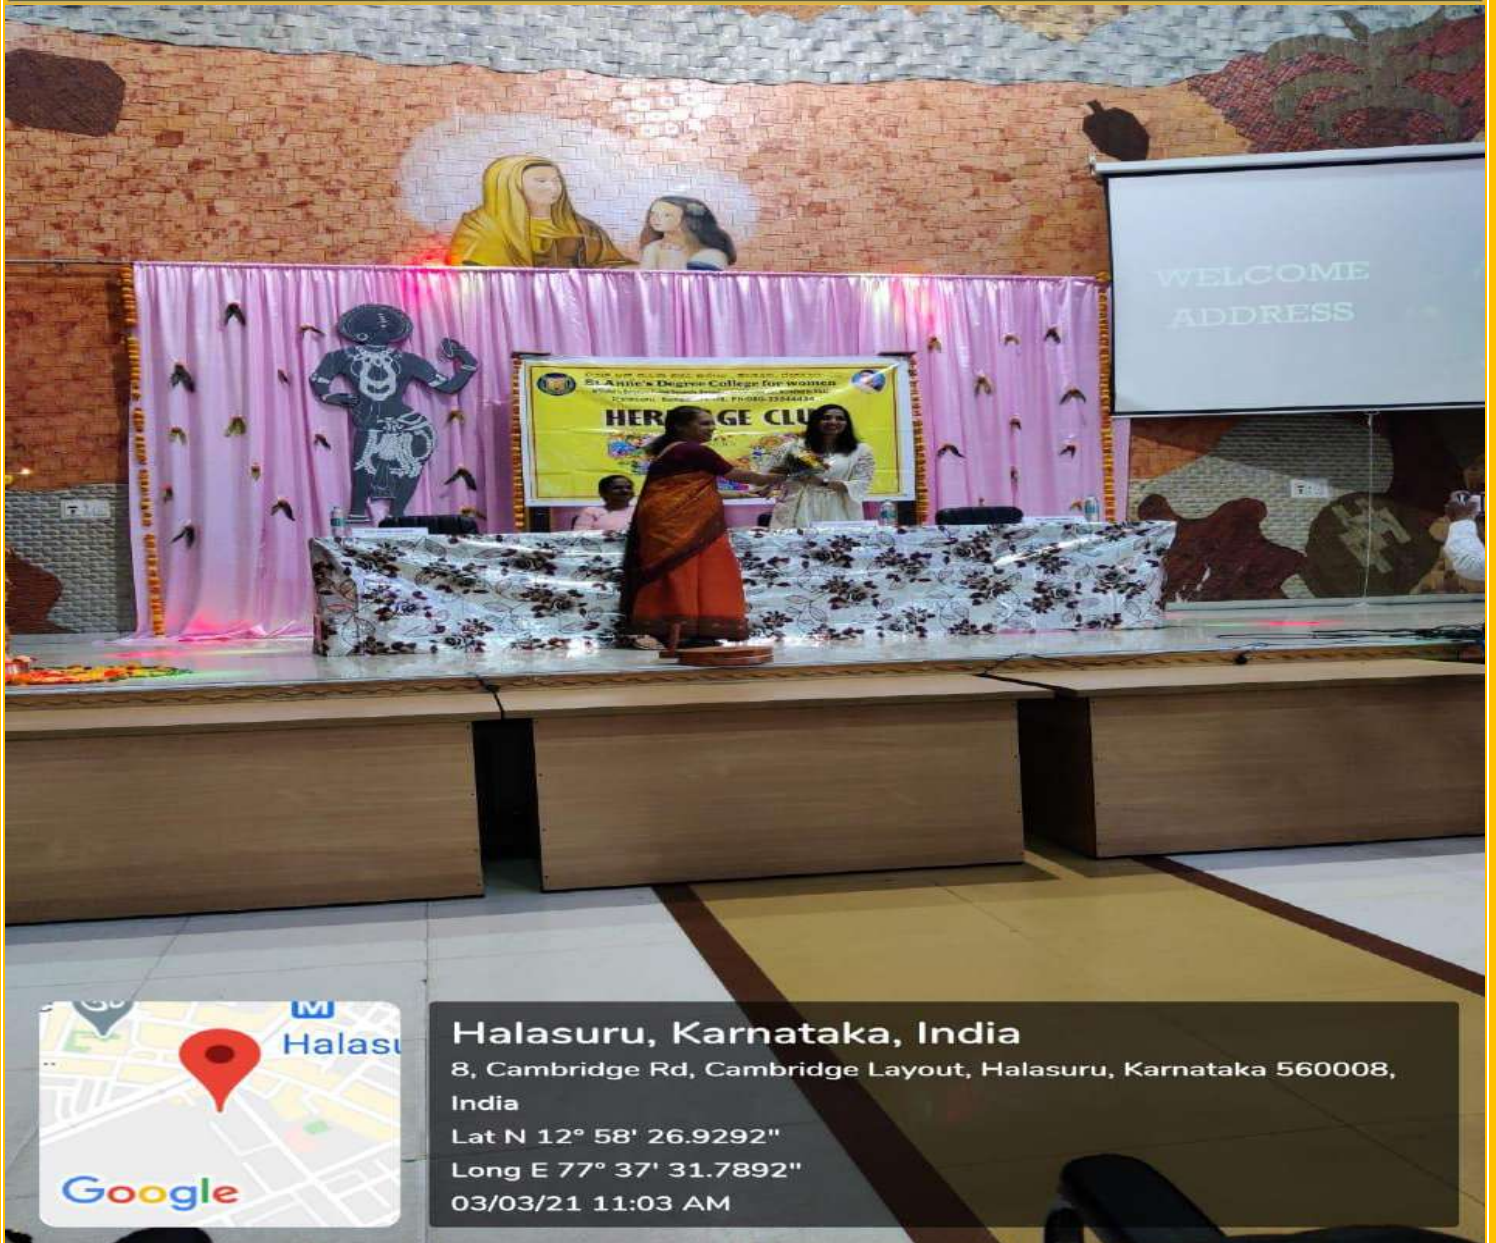

ST. ANNE'S DEGREE COLLEGE FOR WOMEN

Permanently Affiliated to Bengaluru City University
Recognized by UGC under Section 2(f), Accredited with 'A' Grade by NAAC
ISO 9001:2015 Certified Institution
#23, Cambridge Road, Halasuru, Bangalore- 560008

Halasuru, Karnataka, India

8, Cambridge Rd, Cambridge Layout, Halasuru, Karnataka 560008, India

Lat N 12° 58' 26.9292"

Long E 77° 37' 31.7892"

03/03/21 11:03 AM