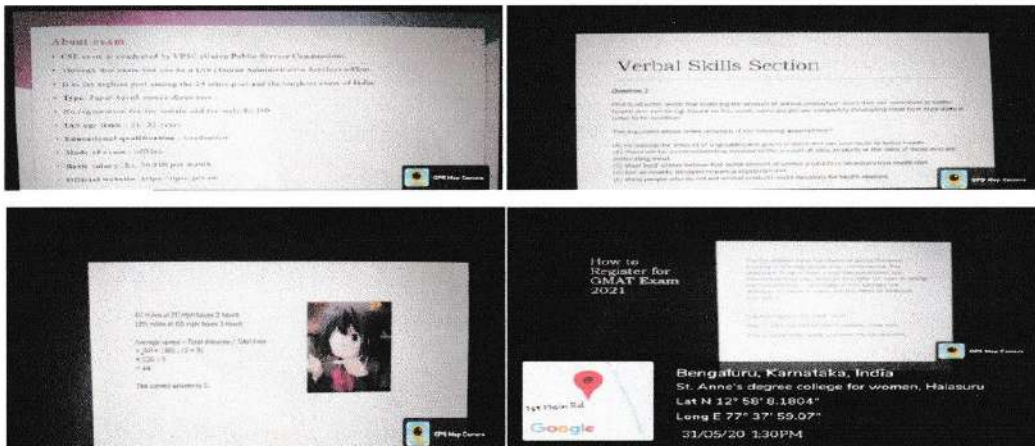

Entrance Exam Introduction

Anthe S

Head of the Department
Dept. of Business Administration
St. Anne's Degree College for Women
#23, Cambridge Road, Halasuru
Bengaluru - 560 008

Nisile Joseph

PRINCIPAL
St. Anne's Degree College
For Women
23, Cambridge Road, Halasuru,
B - 560 008