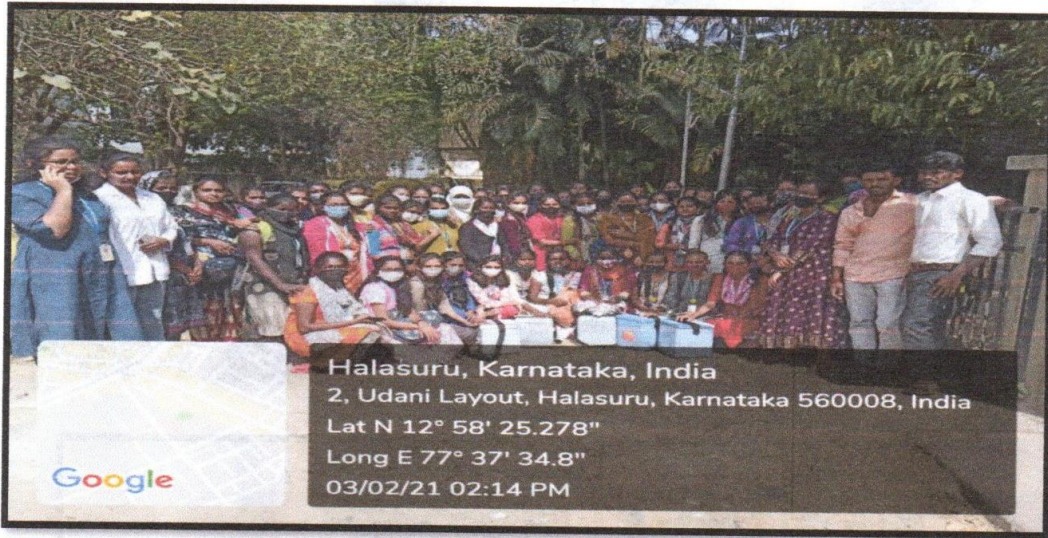

ST. ANNE'S DEGREE COLLEGE FOR WOMEN

Permanently Affiliated to Bengaluru City University
Recognized by UGC under Section 2(f), Accredited with 'A' Grade by NAAC
ISO 9001:2015 Certified Institution
#23, Cambridge Road, Halasuru, Bangalore- 560008

PHOTOGRAPHS

Nisla Joseph
PRINCIPAL
St. Anne's Degree College
For Women
23, Cambridge Road, Halasuru,
Bangalore - 560 008.