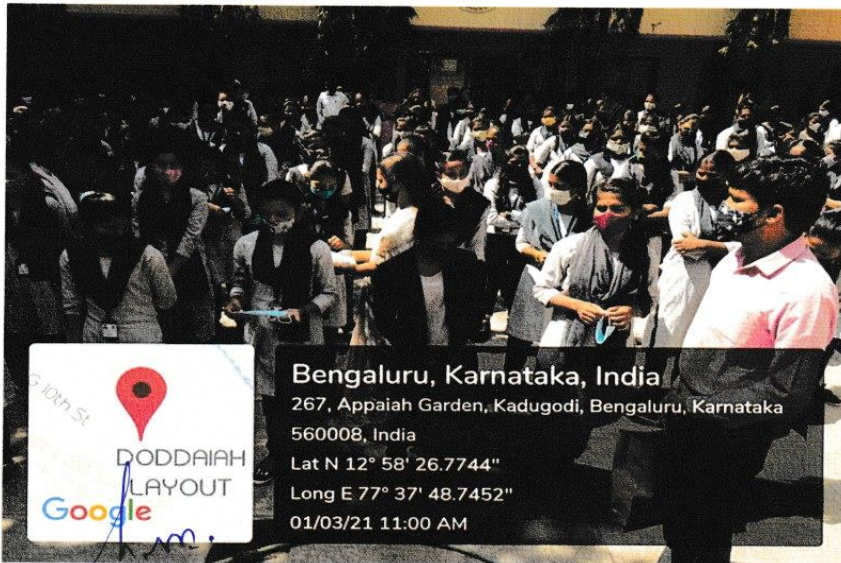

Bengaluru, Karnataka, India
267, Appaiah Garden, Kadugodi, Bengaluru, Karnataka
560008, India
Lat N 12° 58' 26.7744"
Long E 77° 37' 48.7452"
01/03/21 11:00 AM

[Signature]
Programme Officer
NSS-St. Anne's College Unif
St. Anne's Degree College for Women
Halasuru, Bangalore-560 008

Nisile Joseph
PRINCIPAL
St. Anne's Degree College
For Women