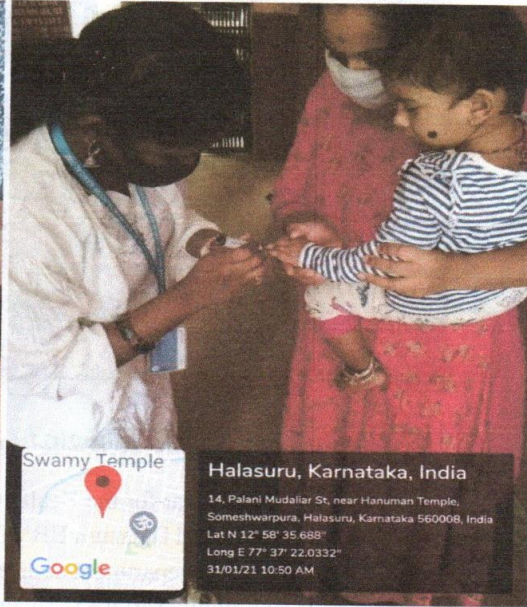

ST. ANNE'S DEGREE COLLEGE FOR WOMEN

Permanently Affiliated to Bengaluru City University
Recognized by UGC under Section 2(f), Accredited with 'A' Grade by NAAC
ISO 9001:2015 Certified Institution
#23, Cambridge Road, Halasuru, Bangalore- 560008

PHOTOGRAPHS

Nisla Joseph
PRINCIPAL
St. Anne's Degree College
For Women
23, Cambridge Road, Halasuru,
Bangalore - 560 008.