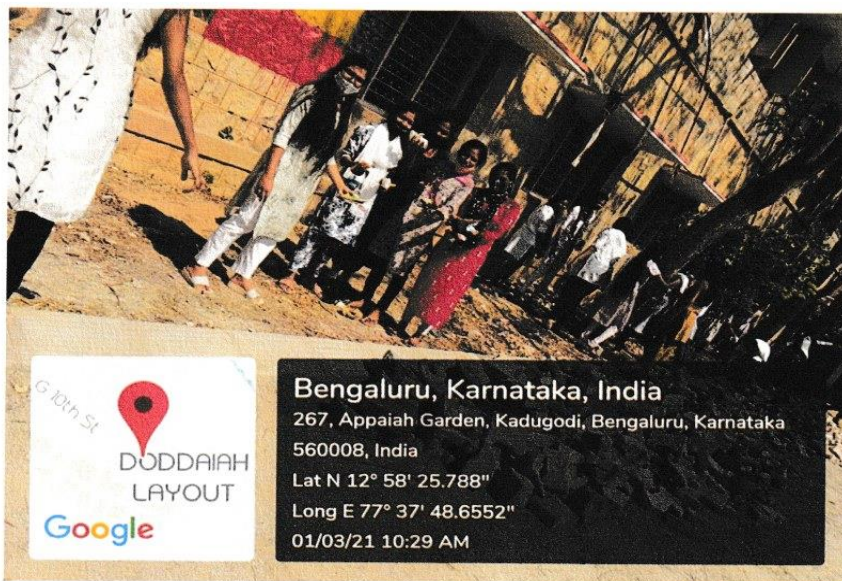

ST. ANNE'S DEGREE COLLEGE FOR WOMEN

Permanently Affiliated to Bengaluru City University
Recognized by UGC under Section 2(f), Accredited with 'A' Grade by NAAC
ISO 9001:2015 Certified Institution
#23, Cambridge Road, Halasuru, Bangalore- 560008

PHOTOGRAPHS

[Handwritten Signature]
Programme Officer
NSS-St. Anne's College Unit
St. Anne's Degree College for Women
Bangalore-560 008

Nisla Joseph
PRINCIPAL
St. Anne's Degree College
For Women
Road, Halasuru,