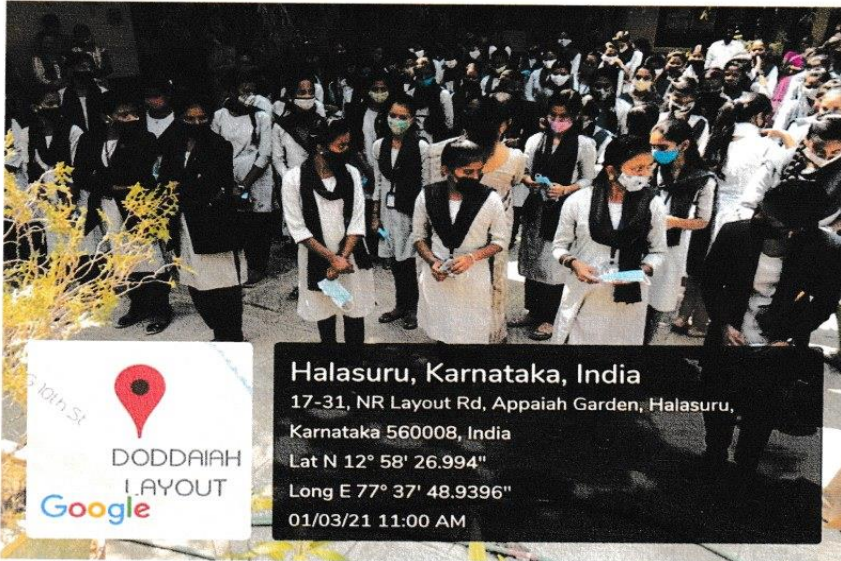

ST. ANNE'S DEGREE COLLEGE FOR WOMEN

Permanently Affiliated to Bengaluru City University
Recognized by UGC under Section 2(f), Accredited with 'A' Grade by NAAC
ISO 9001:2015 Certified Institution
#23, Cambridge Road, Halasuru, Bangalore- 560008

Halasuru, Karnataka, India
17-31, NR Layout Rd, Appaiah Garden, Halasuru,
Karnataka 560008, India
Lat N 12° 58' 26.994"
Long E 77° 37' 48.9396"
01/03/21 11:00 AM