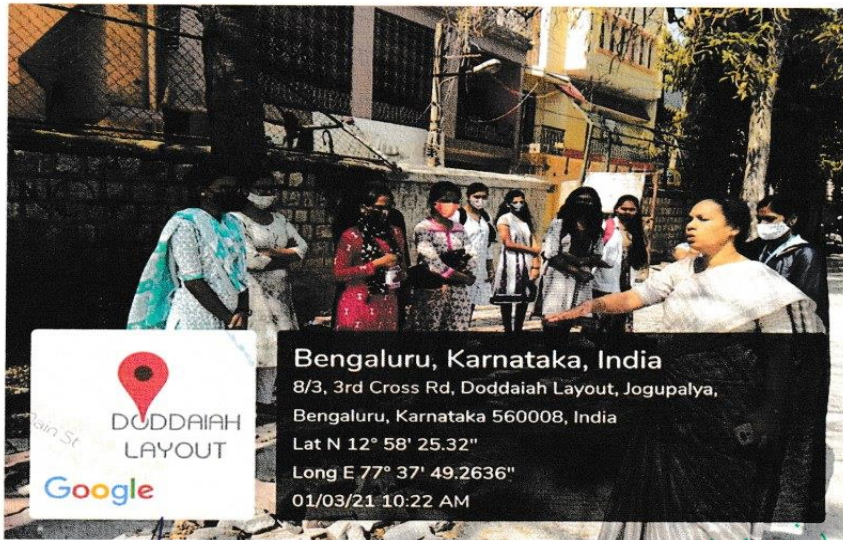

ST. ANNE'S DEGREE COLLEGE FOR WOMEN

Permanently Affiliated to Bengaluru City University
Recognized by UGC under Section 2(f), Accredited with 'A' Grade by NAAC
ISO 9001:2015 Certified Institution
#23, Cambridge Road, Halasuru, Bangalore- 560008

Bengaluru, Karnataka, India
8/3, 3rd Cross Rd, Doddaiiah Layout, Jogupalya,
Bengaluru, Karnataka 560008, India
Lat N 12° 58' 25.32"
Long E 77° 37' 49.2636"
01/03/21 10:22 AM

[Handwritten signature]

Nestle. Jeyfl
PRINCIPAL
St. Anne's Degree College
For Women