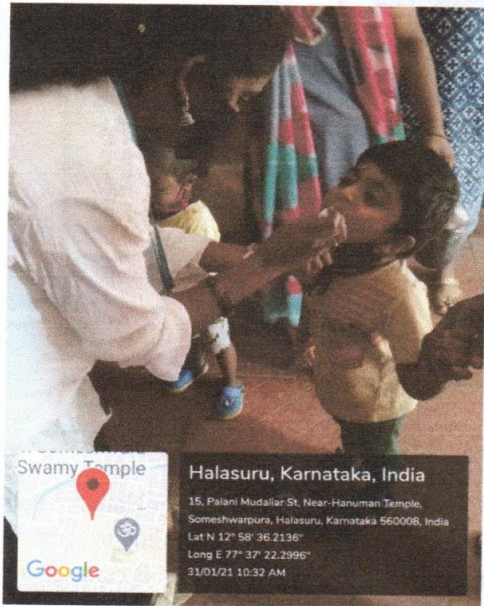

ST. ANNE'S DEGREE COLLEGE FOR WOMEN

Permanently Affiliated to Bengaluru City University
Recognized by UGC under Section 2(f), Accredited with 'A' Grade by NAAC
ISO 9001:2015 Certified Institution
#23, Cambridge Road, Halasuru, Bangalore- 560008

PHOTOGRAPHS

Nisla Joseph
PRINCIPAL
St. Anne's Degree College
For Women
23, Cambridge Road, Halasuru,
Bangalore - 560 008.